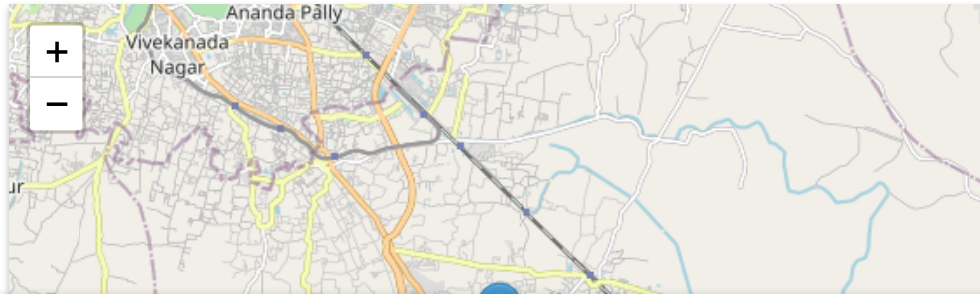

Place Name

Add the country code for better results. Ex: London, UK

Latitude

Longitude

For better accuracy please type Name Address City State Zipcode.

ACCEPT ALL

SHOW DETAILS

Just like every actual house has its address (which includes the number, the name of the street, city, etc), every single point on the surface of earth can be specified by the *latitude and longitude coordinates*. Therefore, by using latitude and longitude we can specify virtually any point on earth.

The **latitude** has the symbol of *phi*, and it shows the angle between the straight line in the certain point and the equatorial plane. The latitude is specified by degrees, starting from 0° and ending up with 90° to both sides of the equator, making latitude Northern and Southern. The equator is the line with 0° latitude. The **longitude** has the symbol of lambda and is another angular coordinate defining the position of a point on a surface of earth. The longitude is defined as an angle pointing west or east from the Greenwich Meridian, which is taken as the [Prime Meridian](#). The longitude can be defined maximum as 180° east from the Prime Meridian and 180° west from the Prime Meridian.

Both **latitude and longitude** are measured in **degrees**, which are in turn divided into minutes and seconds. For example, the tropical zone which is located to the south and to the north from the Equator is determined by the limits of 23°26'13.7" S and 23°26'13.7" N. Or. For example, the geographical coordinates of the mount Ngauruhoe in New Zealand, famous with its being the filming area for the Lord of the Rings movie, has the geographic coordinates of 39°09'24.6"S 175°37'55.8"E.