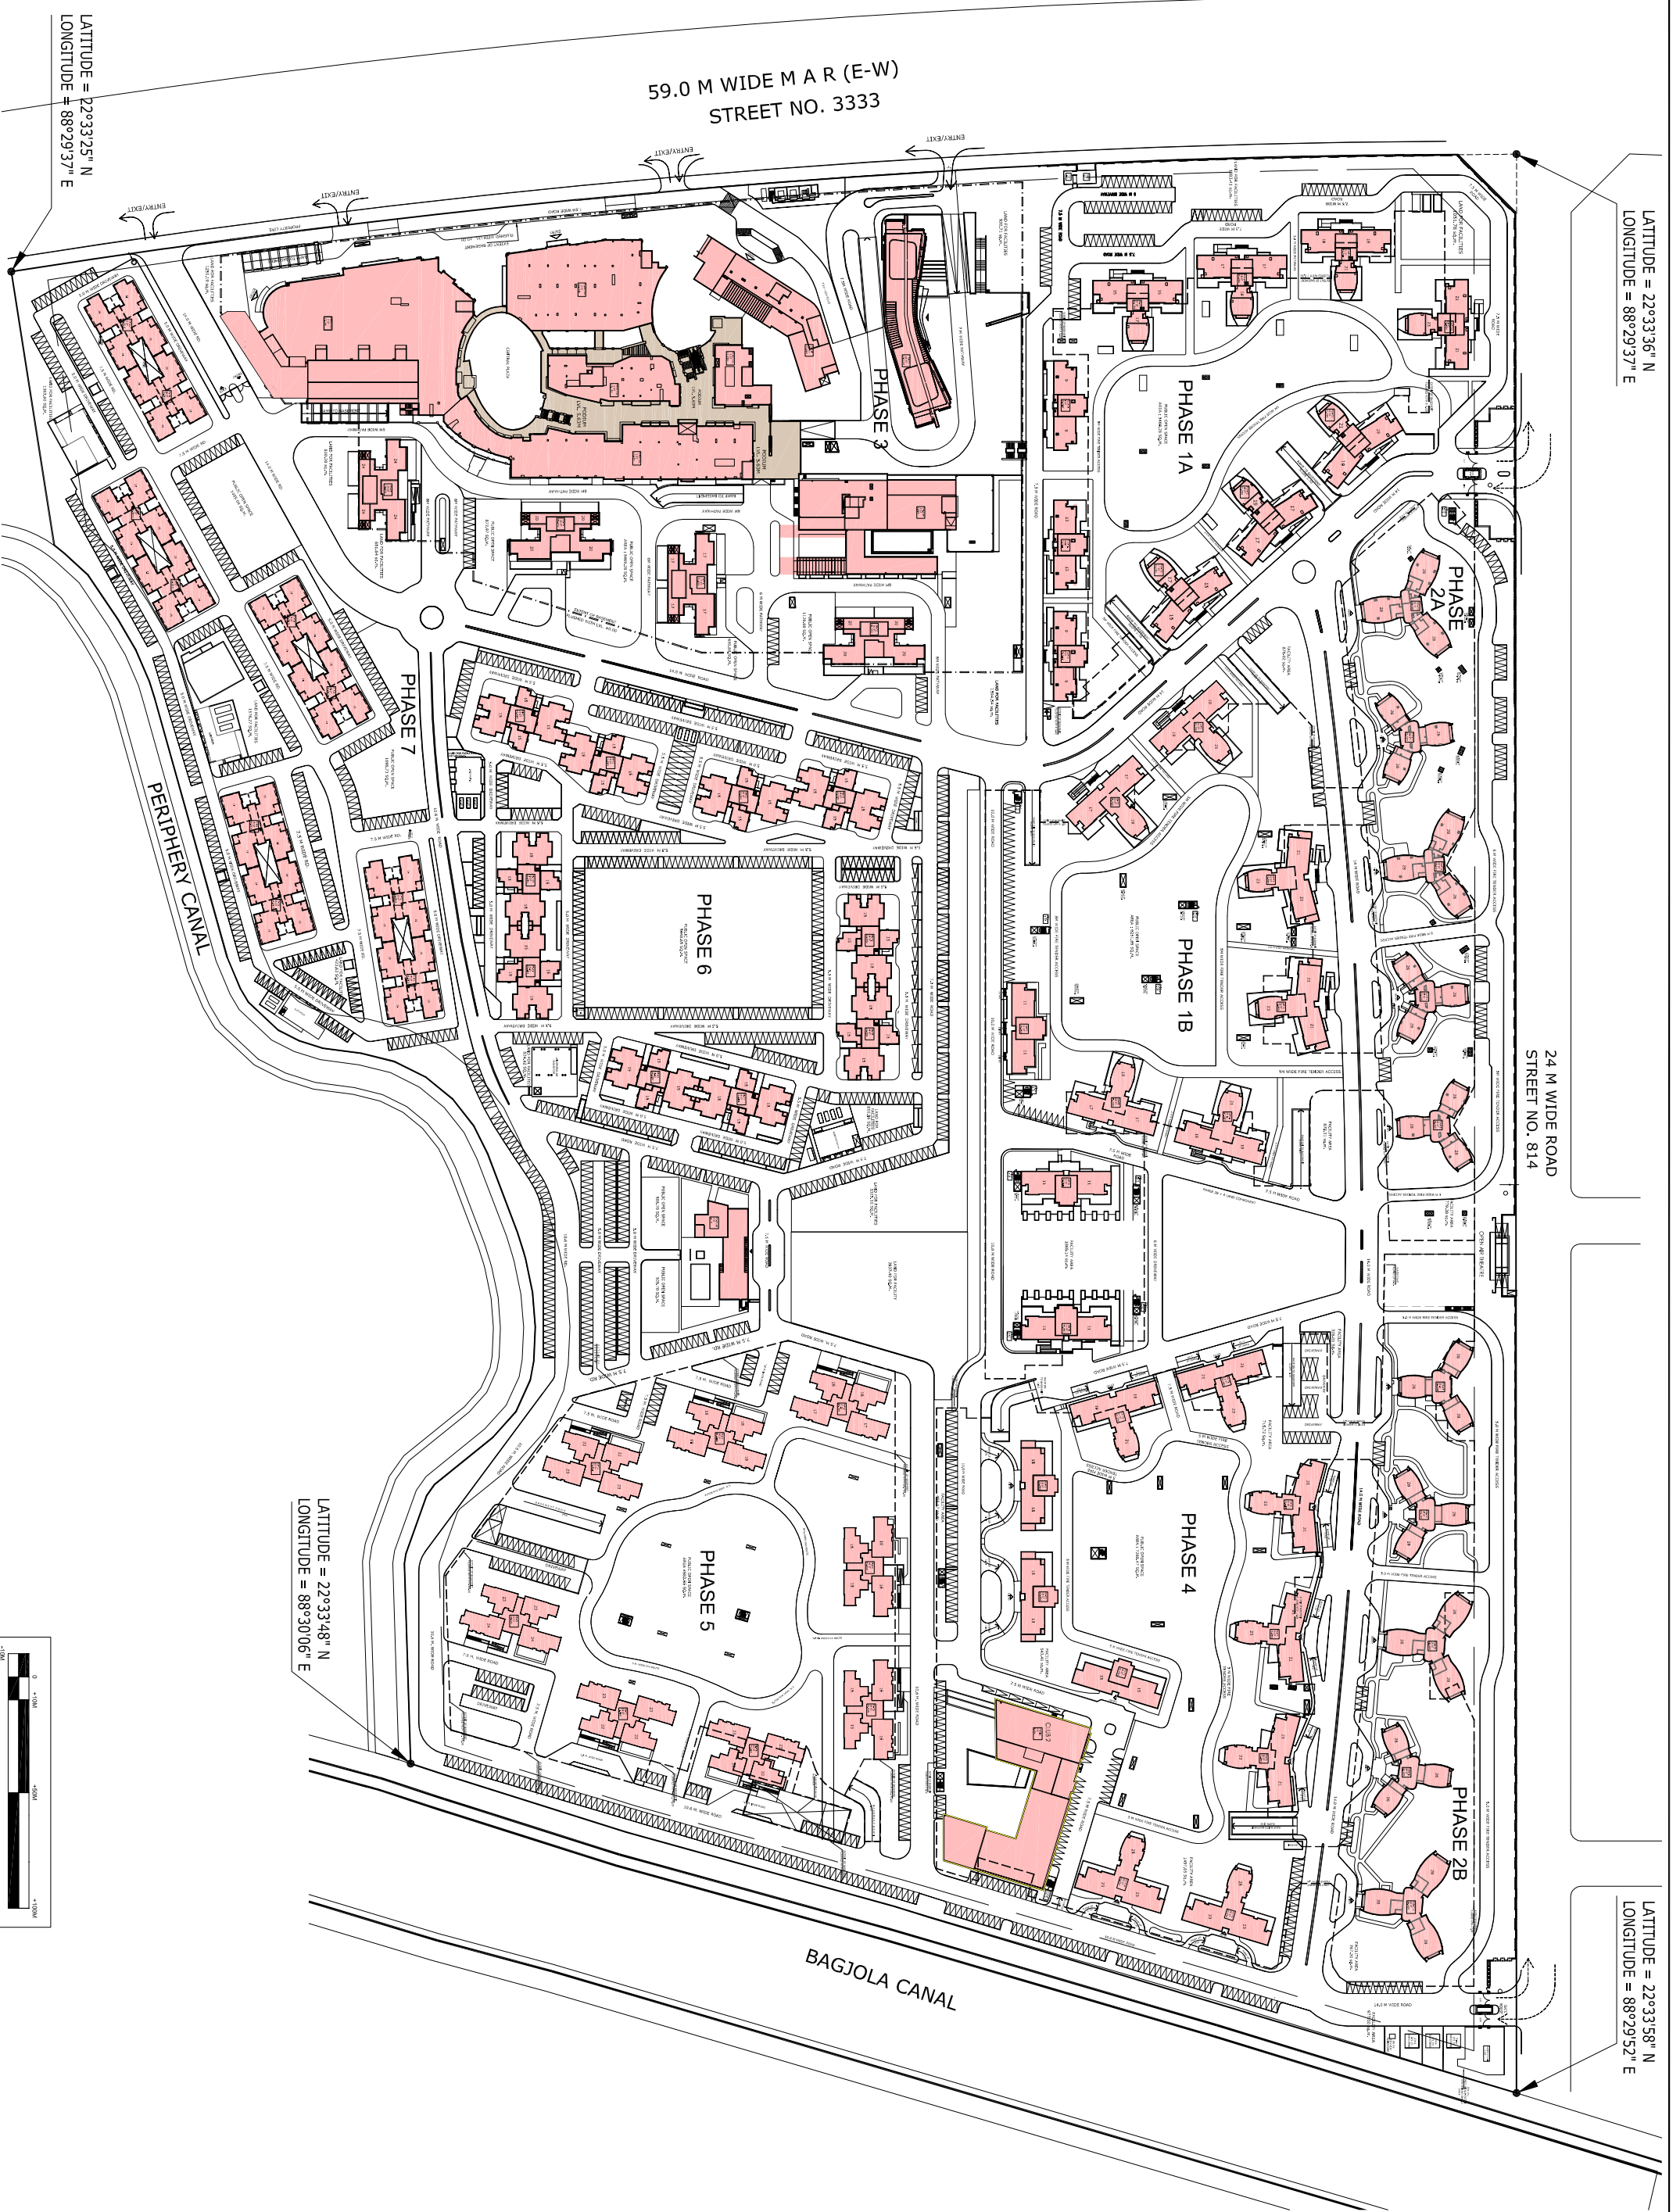

LATITUDE = 22°33'36" N  
LONGITUDE = 88°29'37" E

LATITUDE = 22°33'58" N  
LONGITUDE = 88°29'52" E

24 M WIDE ROAD  
STREET NO. 814

59.0 M WIDE M A R (E-W)  
STREET NO. 3333

LATITUDE = 22°33'48" N  
LONGITUDE = 88°30'06" E

LATITUDE = 22°33'25" N  
LONGITUDE = 88°29'37" E

DRAWING TITLE:  
LOCATION DETAIL

PROJECT NAME:  
RESIDENTIAL DEVELOPMENT 'UNIWORLD CITY'  
AT PLOT NO IIIIB/2, AT NEW TOWN, KOLKATA.