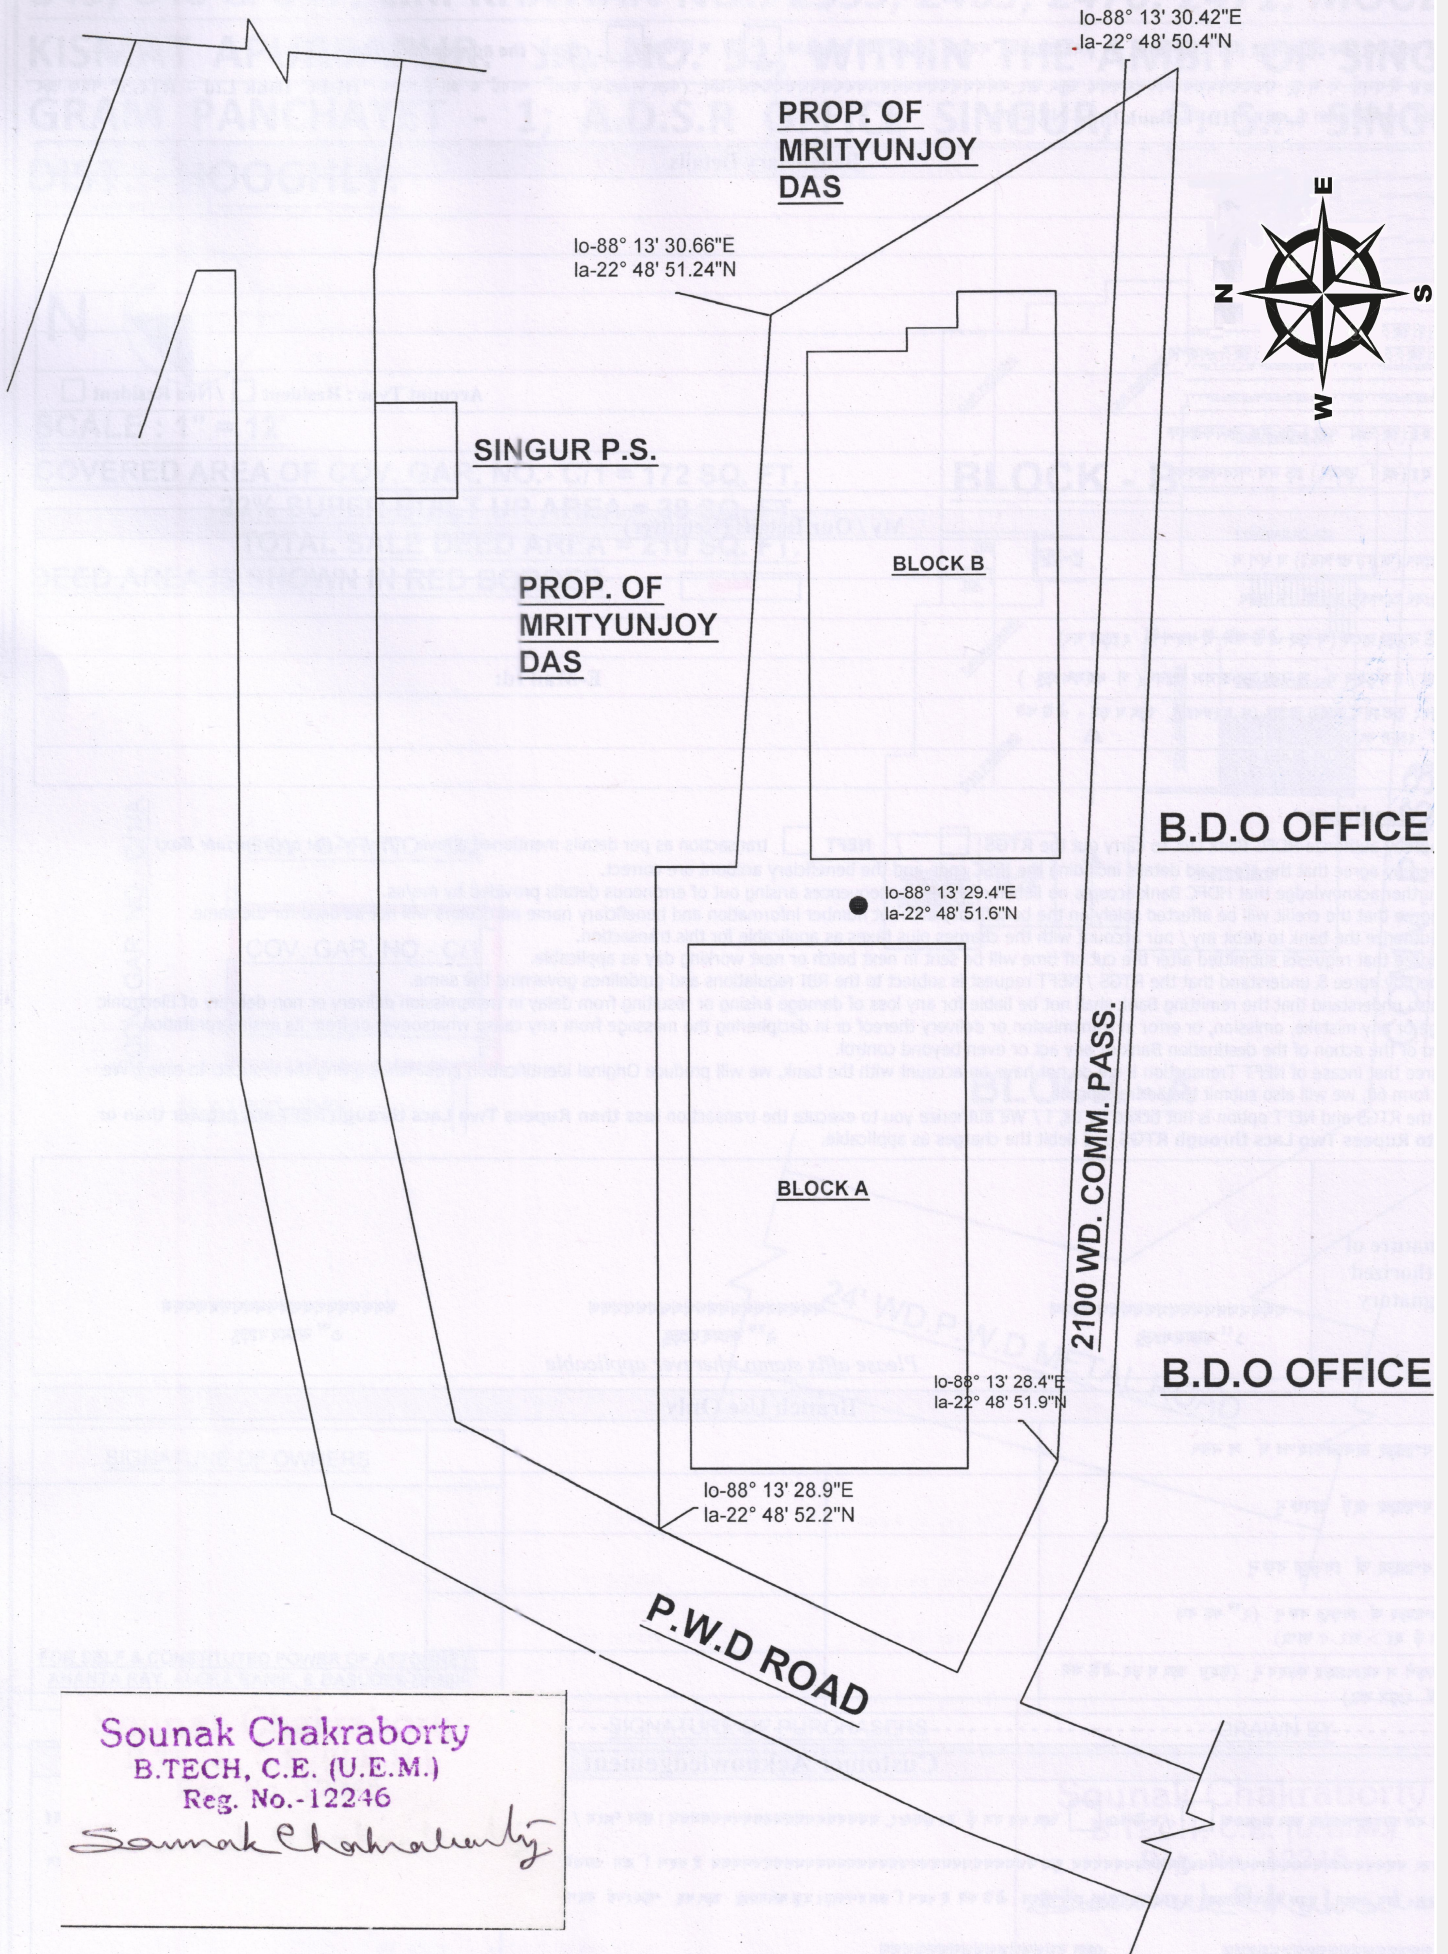

SITE PLAN OF "D.C.B. COMPLEX" AT KISMAT APURBAPUR, GRAMPANCHAYET-1, P.S.-SINGUR, PIN-712409

Sounak Chakraborty
B.TECH, C.E. (U.E.M.)
Reg. No.-12246

Sounak Chakraborty