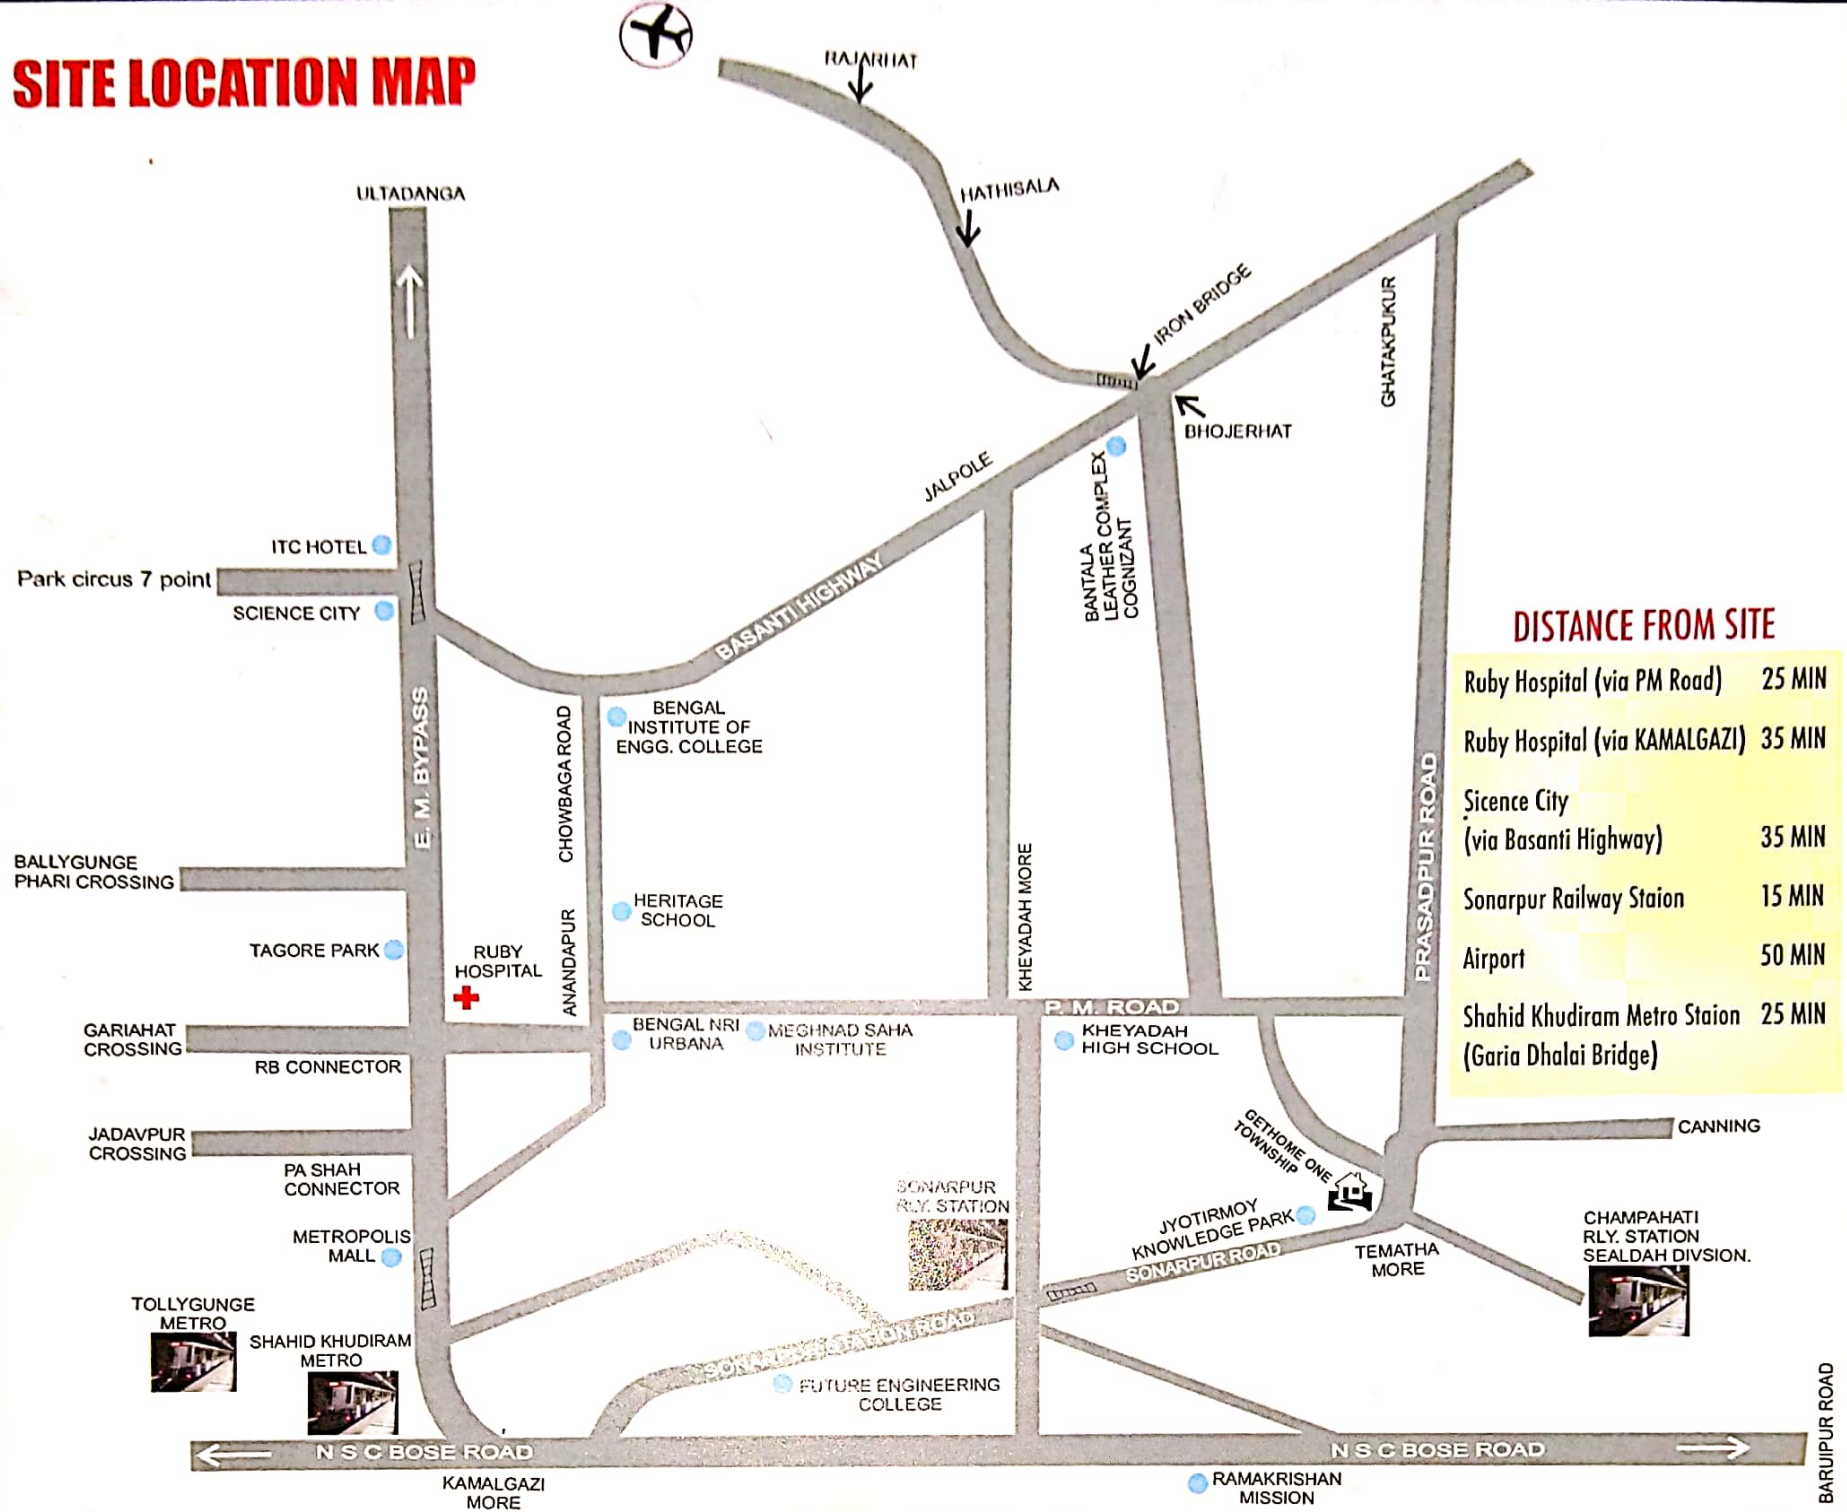

# SITE LOCATION MAP

## DISTANCE FROM SITE

Ruby Hospital (via PM Road)	25 MIN
Ruby Hospital (via KAMALGAZI)	35 MIN
Science City (via Basanti Highway)	35 MIN
Sonarpur Railway Station	15 MIN
Airport	50 MIN
Shahid Khudiram Metro Station (Garia Dhalai Bridge)	25 MIN