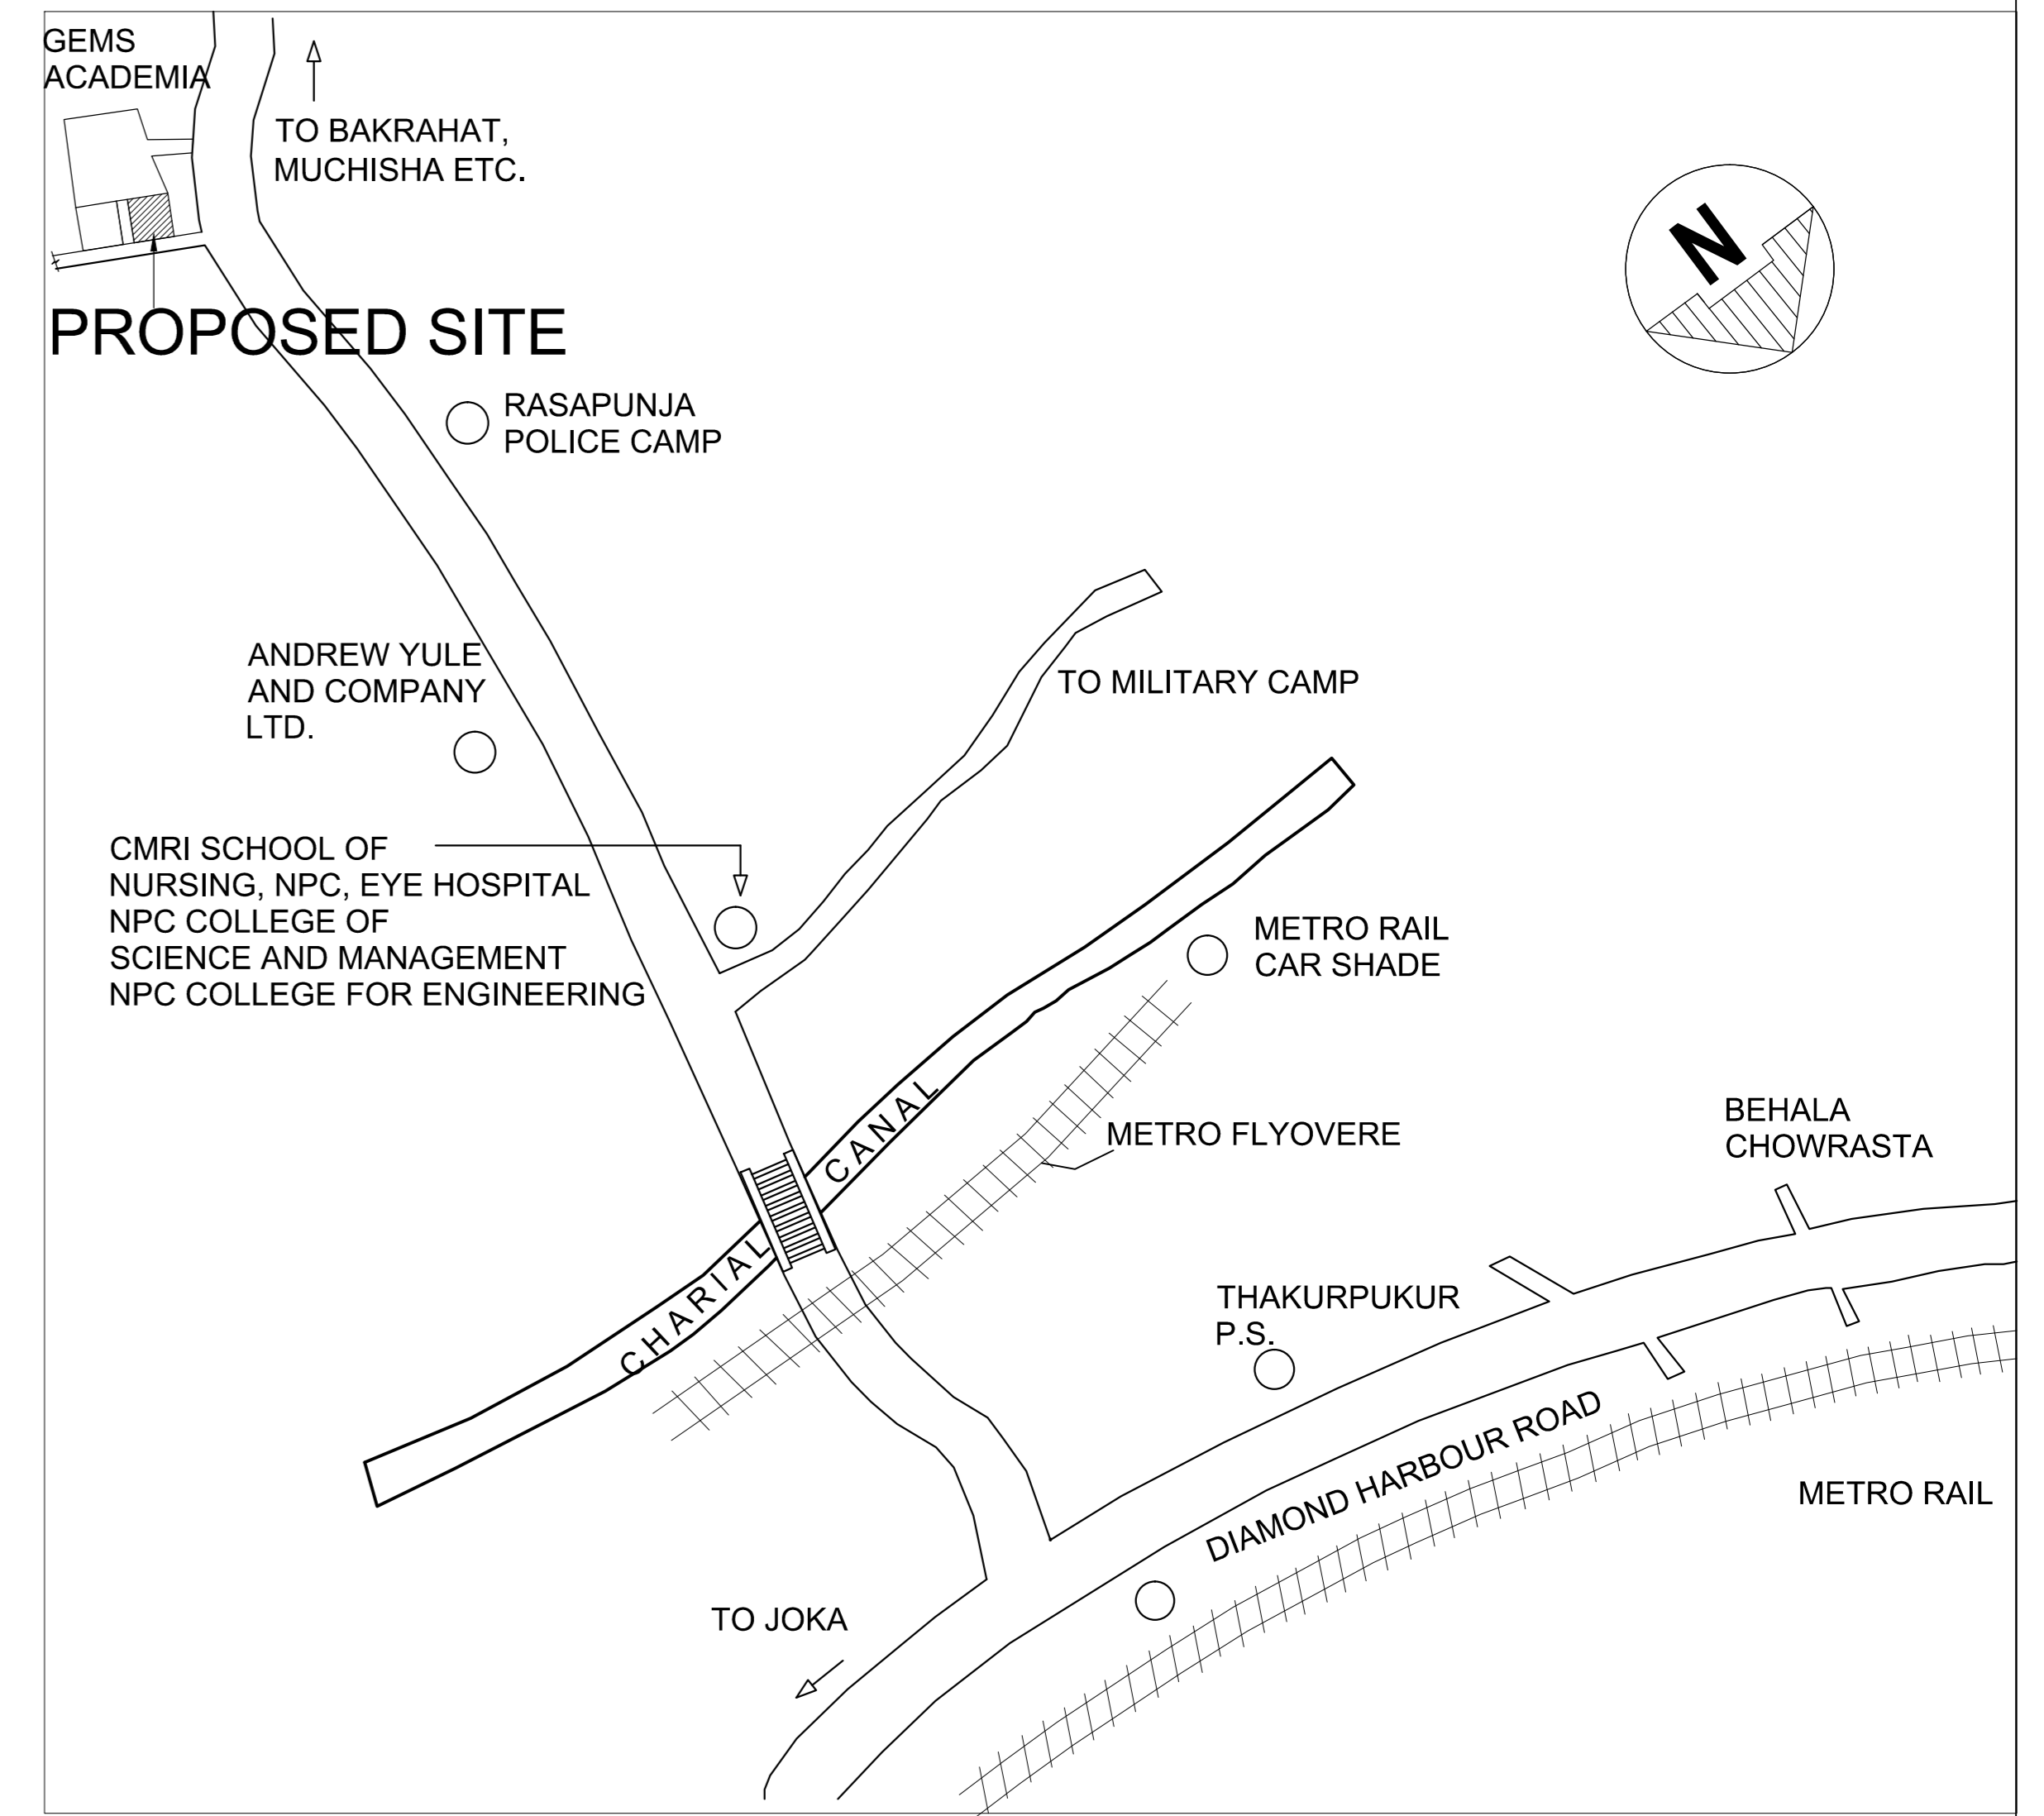

PROPOSED SITE PLAN OF MULTI STORIED RESIDENTIAL BUILDING AT MOUZA- NAOABAD, J.L. NO- 19, L.R. DAG NO.432(P),434(P),435(P), 436(P),437(P), P.S.- BISHNUPUR, P.O.- RASAPUNJA, UNDER RASAPUNJA GRAM PANCHAYAT SAMITI, DIST-SOUTH 24 PARGANAS, WEST BENGAL.

LOCATION PLAN

PROJECT NAME : RUBY ( GEMS CITY)
..... SIGNATURE OF THE AUTHORIZED SIGNATORY (S)
TITLE : SITE PLAN & KEY PLAN

SITE PLAN  
SCALE- 1:100