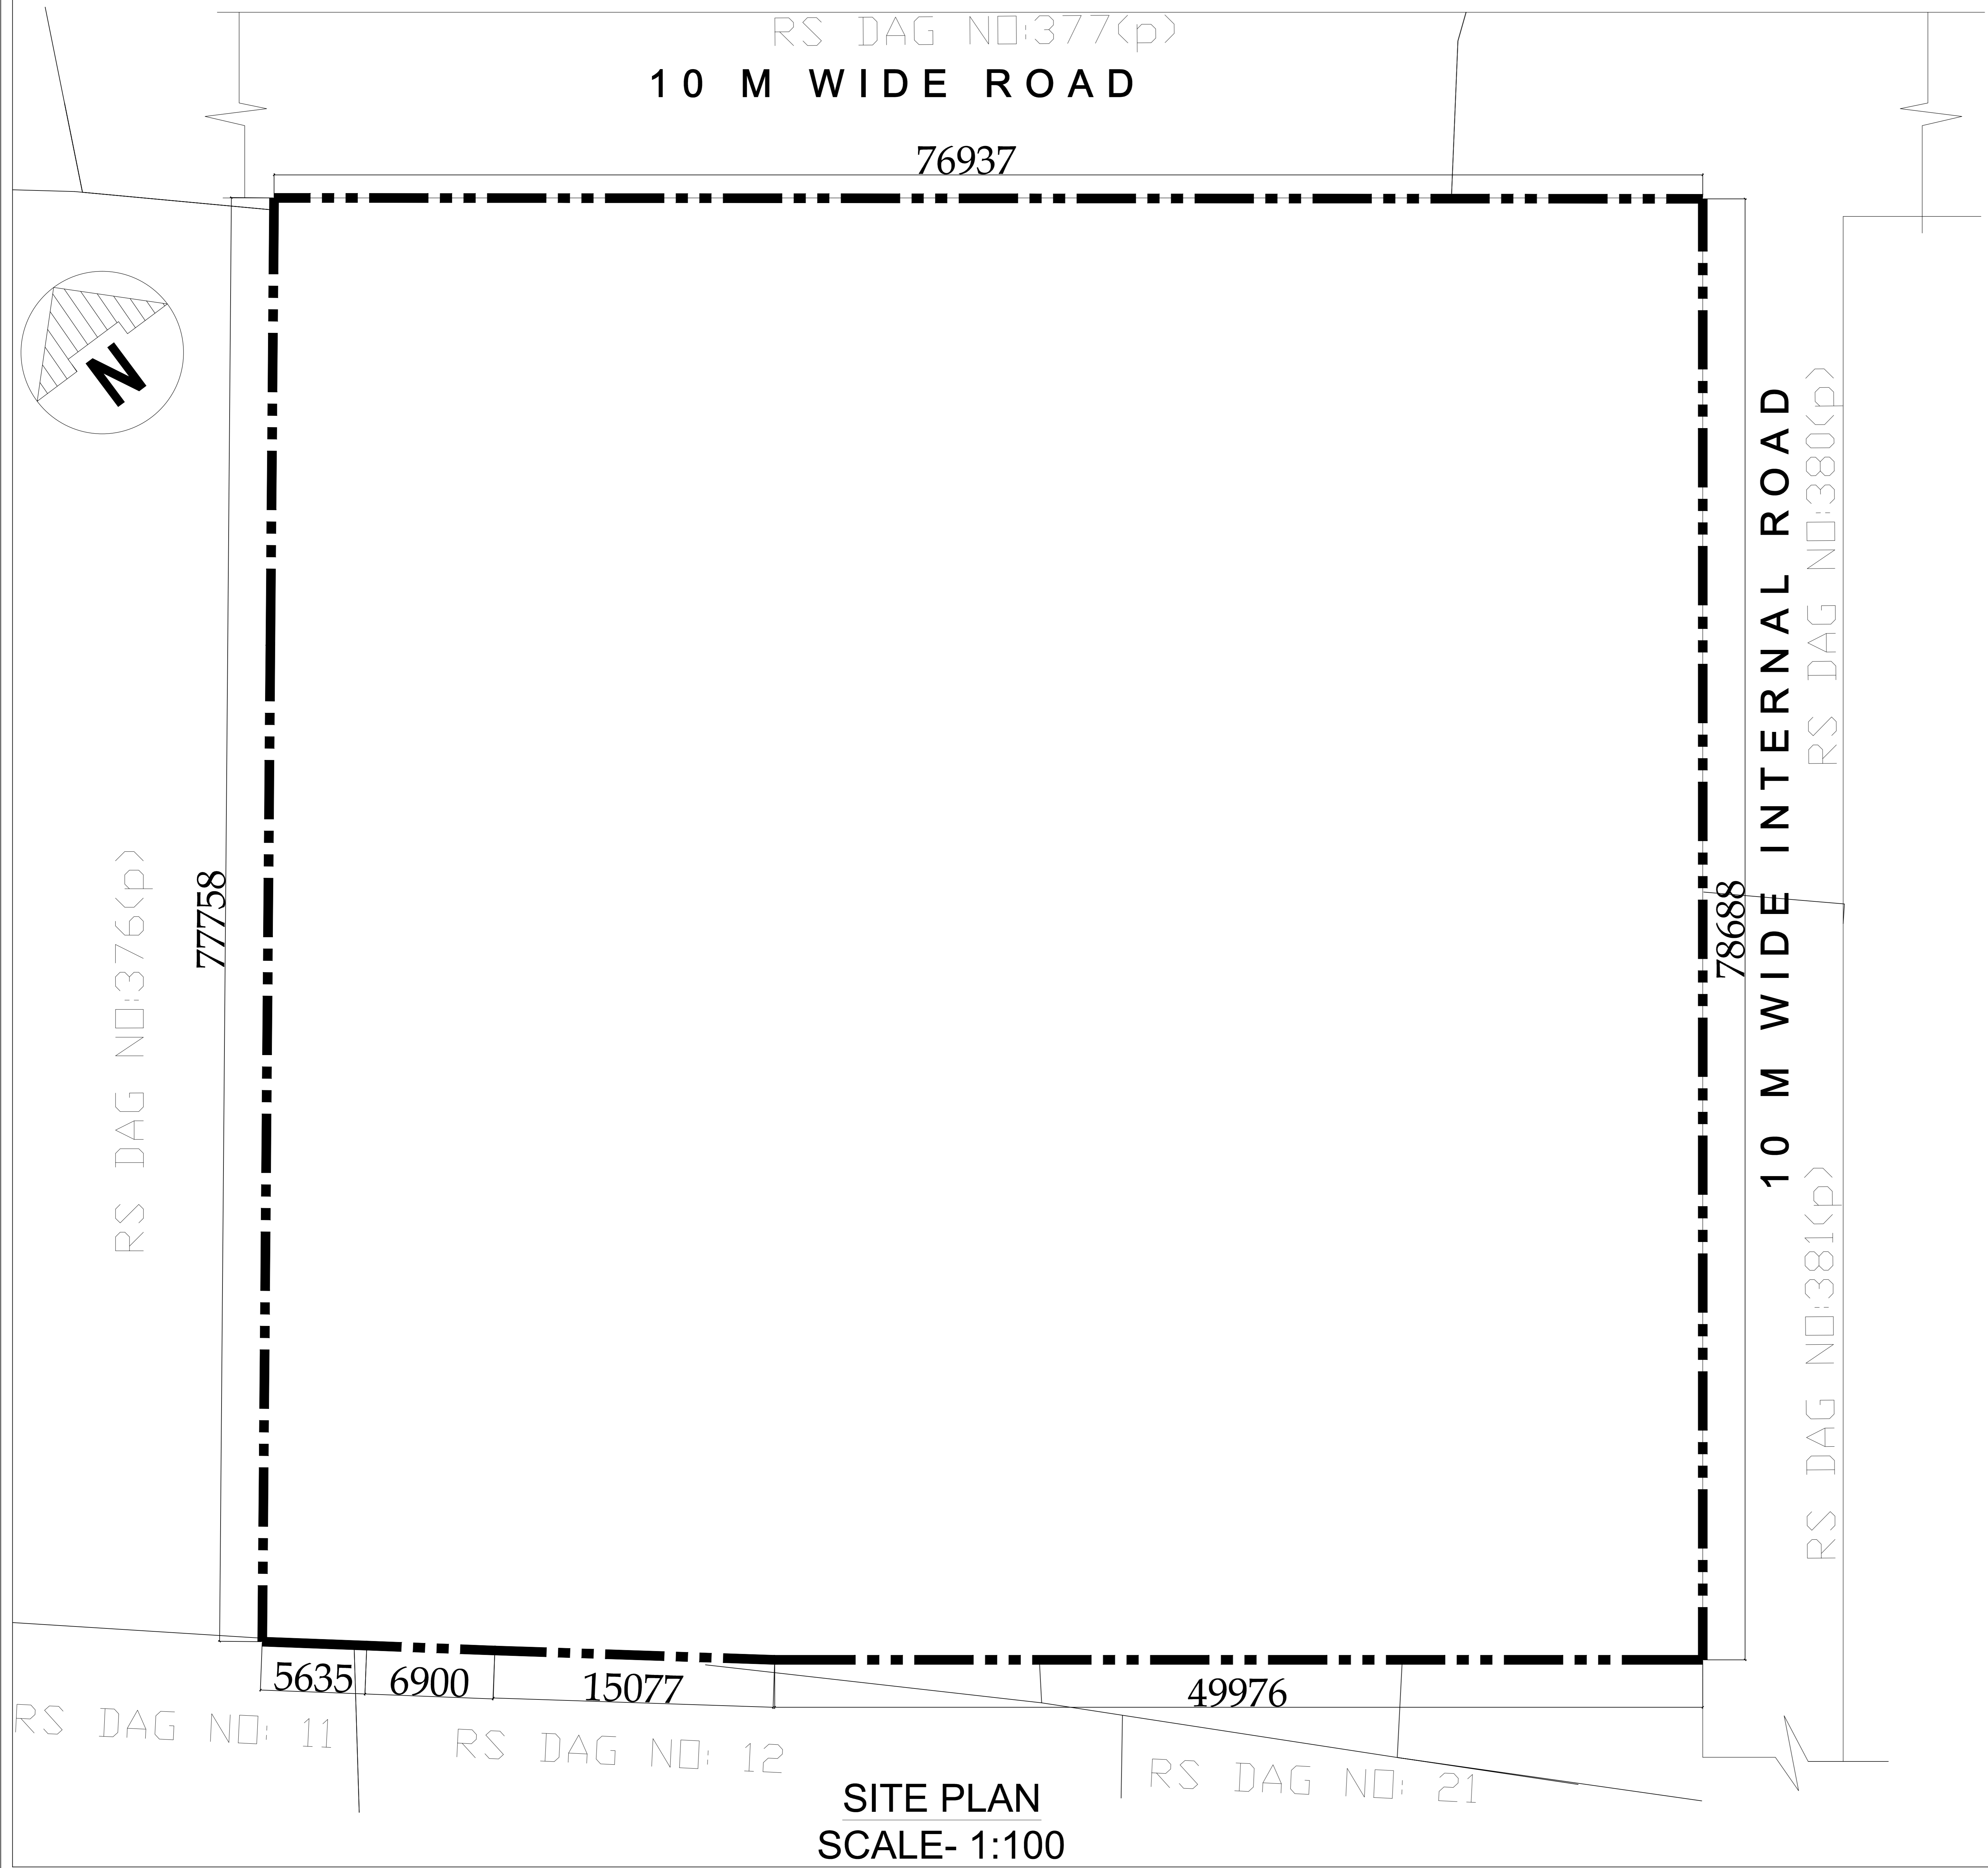

PROPOSED SITE PLAN OF MULTI STORIED RESIDENTIAL BUILDING AT MOUZA- NAOABAD, J.L. NO- 19, L.R. DAG NO.432(P),434(P),435(P), 436(P),437(P), P.S.- BISHNUPUR, P.O.- RASAPUNJA, UNDER RASAPUNJA GRAM PANCHAYAT SAMITI, DIST-SOUTH 24 PARGANAS, WEST BENGAL.

LOCATION PLAN

PROJECT NAME : RUBY ( GEMS CITY)
..... SIGNATURE OF THE AUTHORIZED SIGNATORY (S)
TITLE : SITE PLAN & KEY PLAN

SITE PLAN  
SCALE- 1:100