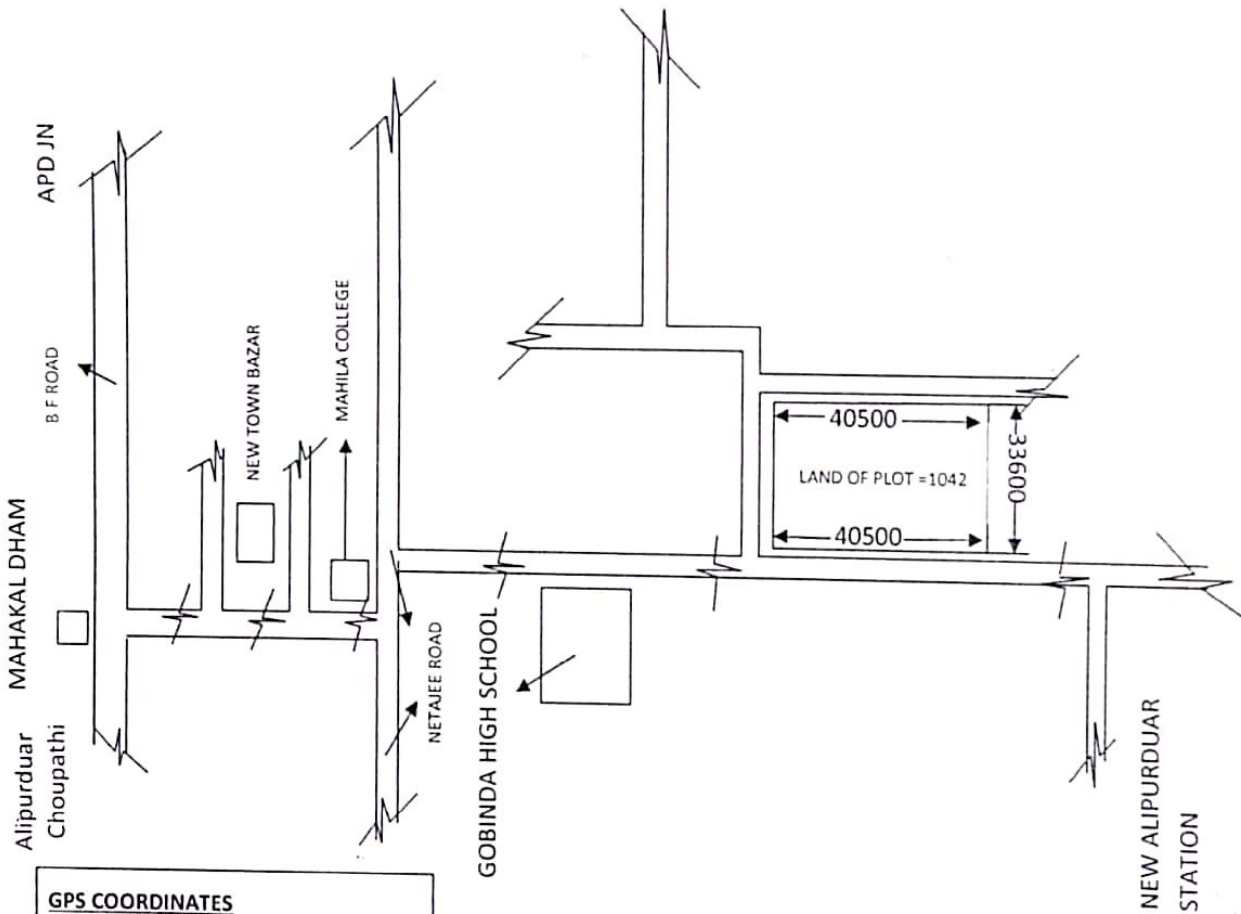

Date

LOCATION DETAIL OF THE PROJECT OF LAND DEMARCATED FOR THE PROJECT DEVELOPMENT ALONG WITH ITS BOUNDARIES INCLUDING THE LATITUDE & THE LONGITUDE OF THE ENDPOINT OF THE PROJECT

DEVELOPER: HIMALAYAN BUILDERS AND DEVELOPERS
PROJECT : KANCHANJHANGHA APARTMENT