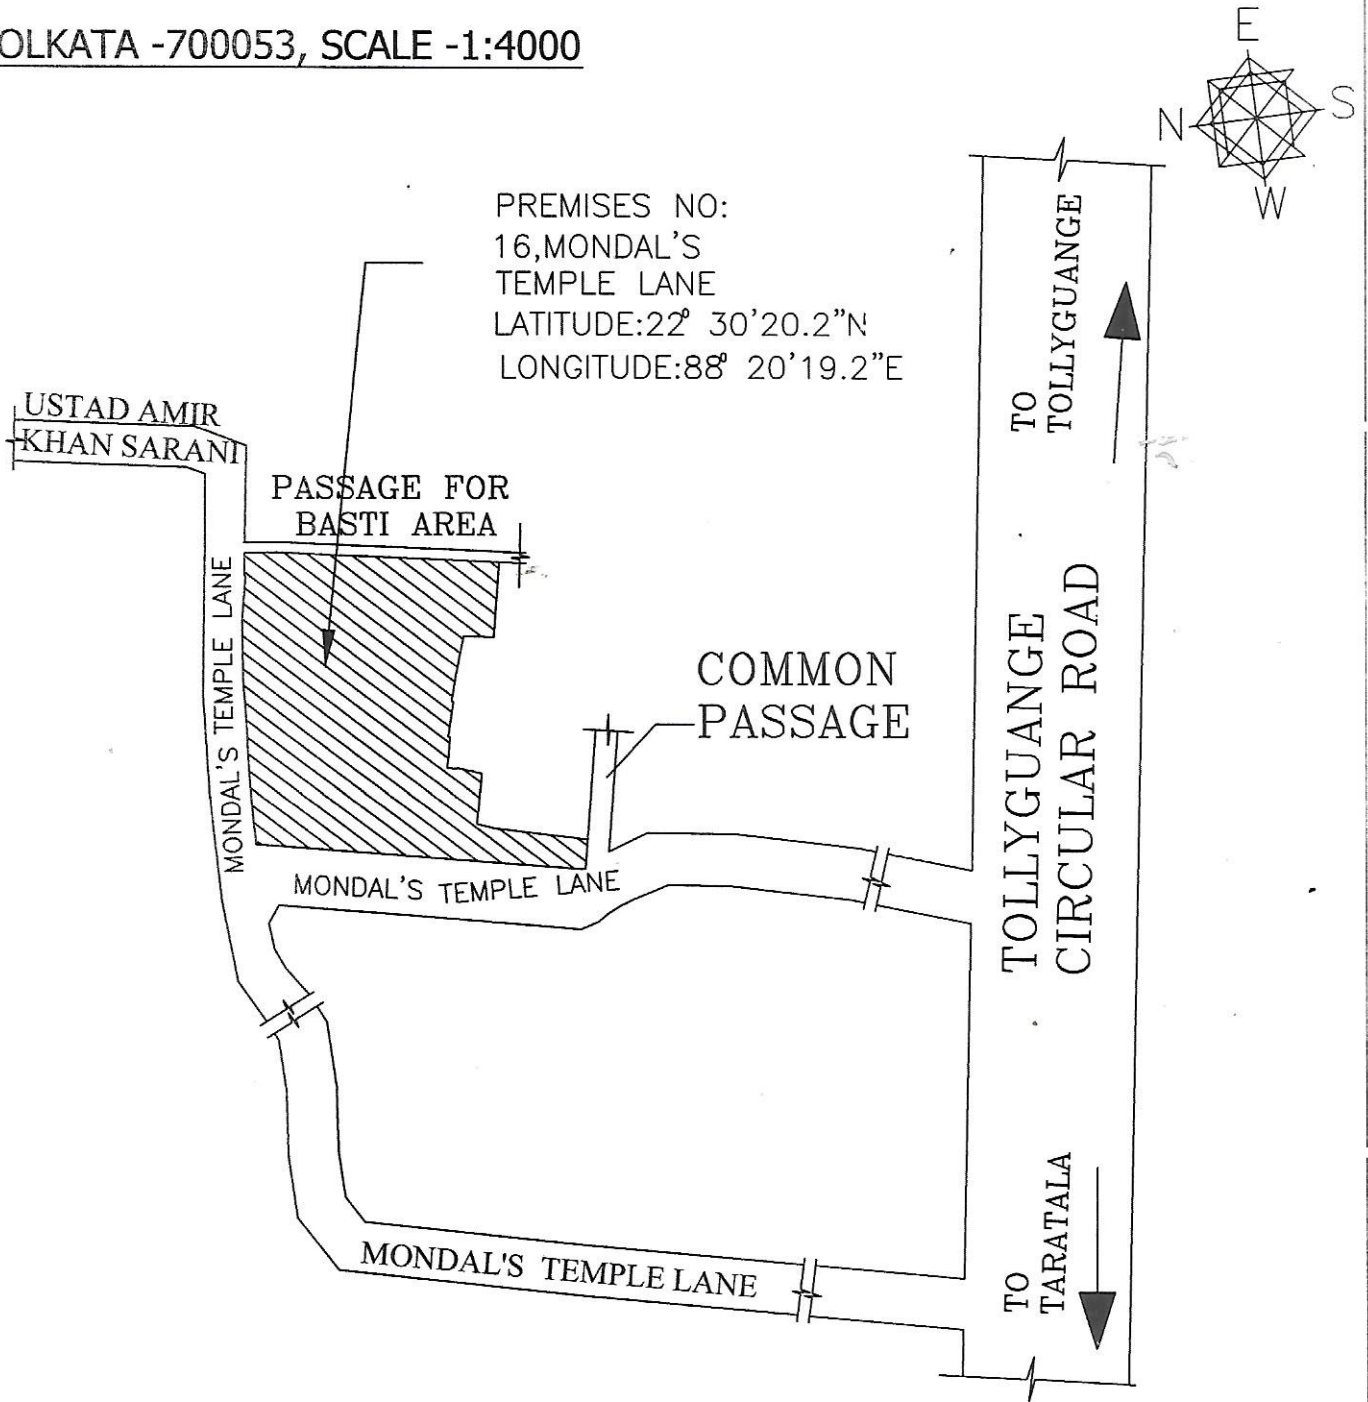

LOCATION MAP OF PREMISES NO.: 16, MONDAL'S TEMPLE LANE

WARD NO.-81, BOROUGH NO. - X P.S - NEW ALIPORE

KOLKATA -700053, SCALE -1:4000

*Krishnendu Chowdhury*  
**KRISHNENDU CHOWDHURY**  
L.B.S. CLASS-I No. 1301  
**KOLKATA MUNICIPAL  
CORPORATION**

DRAWN BY  
K. CHOWDHURY