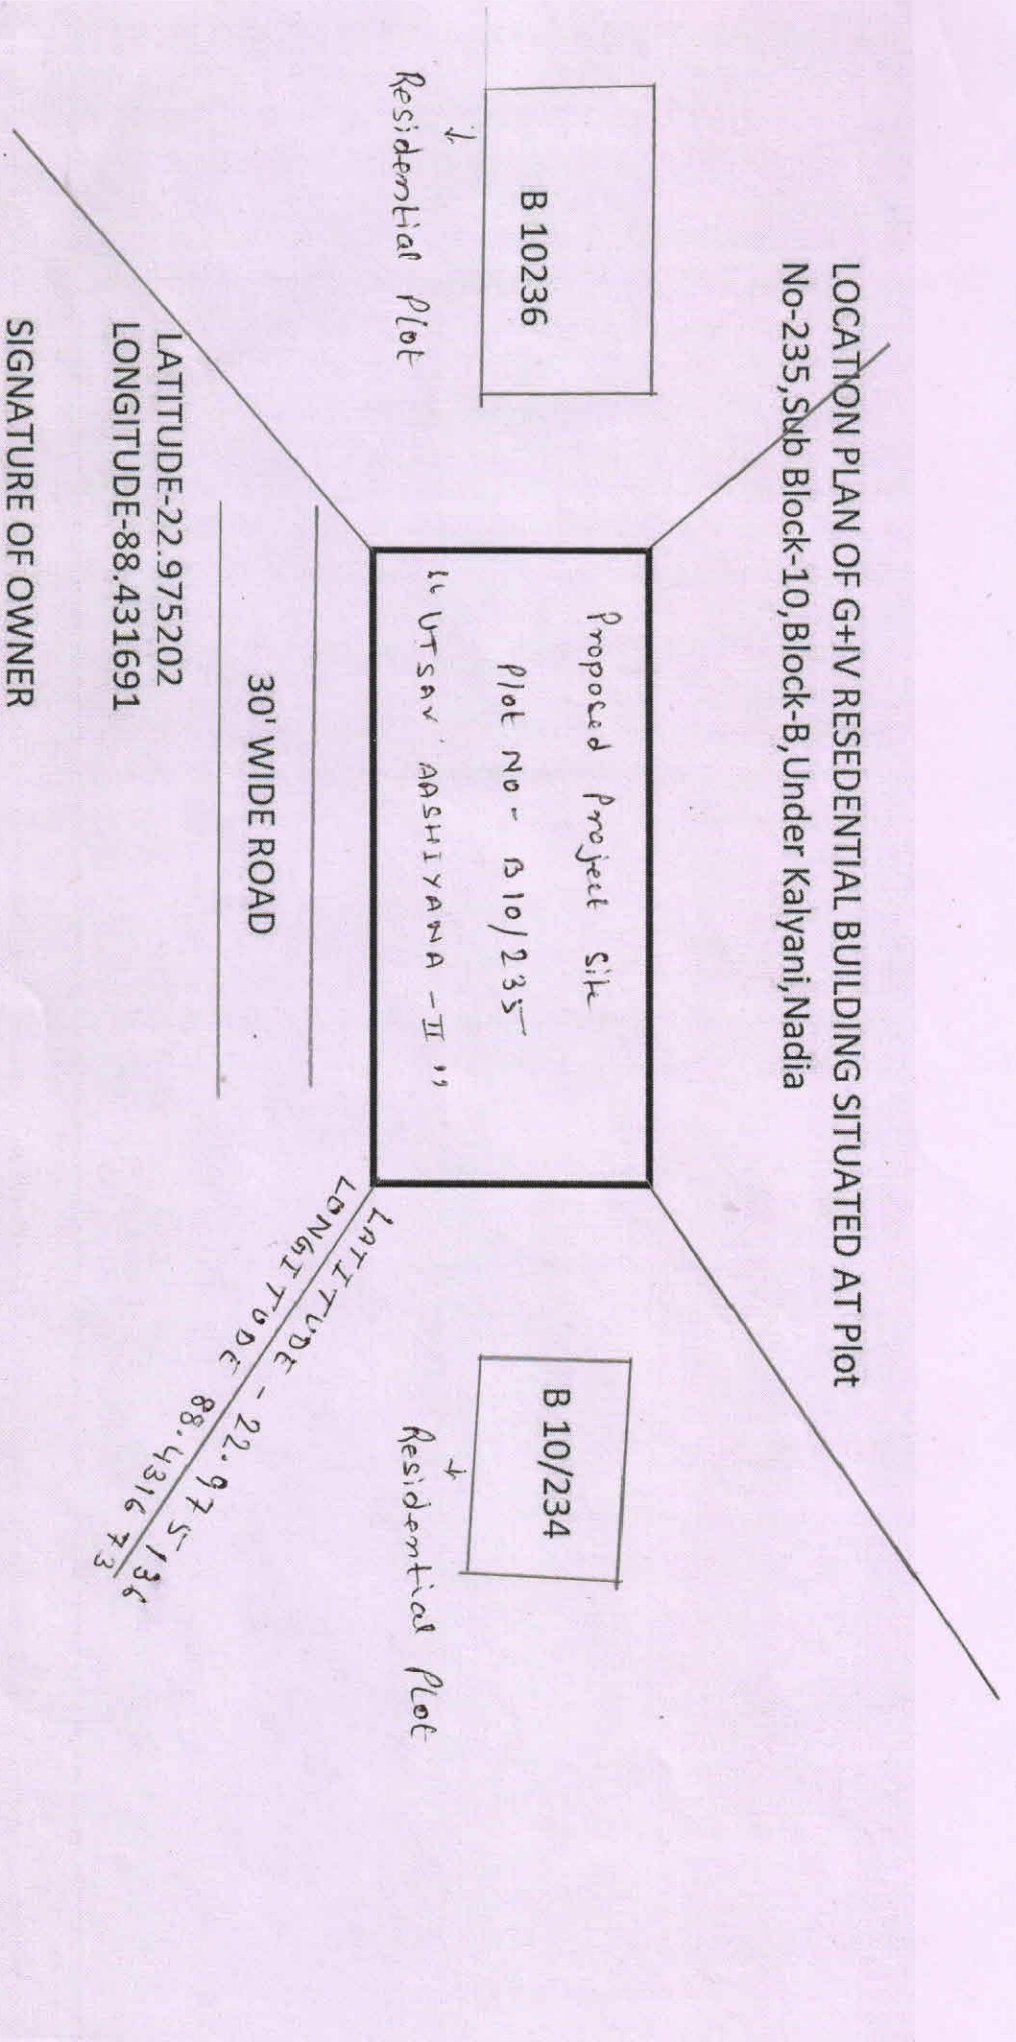

LOCATION PLAN OF G+IV RESEDENTIAL BUILDING SITUATED AT PLOT  
No-235, Sub Block-10, Block-B, Under Kalyani, Nadia

LATITUDE-22.975202  
LONGITUDE-88.431691

SIGNATURE OF OWNER

ANNA MA REAL ESTATE  
DEVELOPERS PVT. LTD.  
*Anna Ma*  
Director

LATITUDE - 22.975136  
LONGITUDE 88.431673