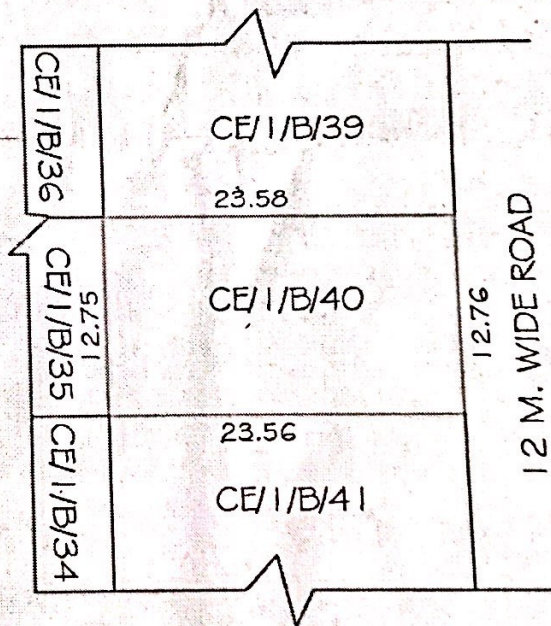

WEST BENGAL HOUSING BOARD

105, S. N. BANERJEE ROAD, KOLKATA - 700 014.

EASTERN GREENS PROJECT OF WEST BENGAL HOUSING BOARD.

SITE PLAN OF PLOT CE/1/B/40 OF EASTERN GREENS PROJECT OF WEST BENGAL HOUSING BOARD IN BLOCK CE, LAND CE/1 IN ACTION AREA 1C AT NEW TOWN, RAJARHAT.

AREA OF LAND : 4.49 KATTAH OR 300.64 Sq.M. (APPROX.)

NORTH

SCALE-1:600

Neera Guadria

Neera Guadria
(BRIT MOKAN GARDIA)

NOTE:

- 1) ALL DIMENSIONS ARE IN METRE.
- 2) PLOT IS SHOWN BY RED BORDER.

Surveys
7/11/07