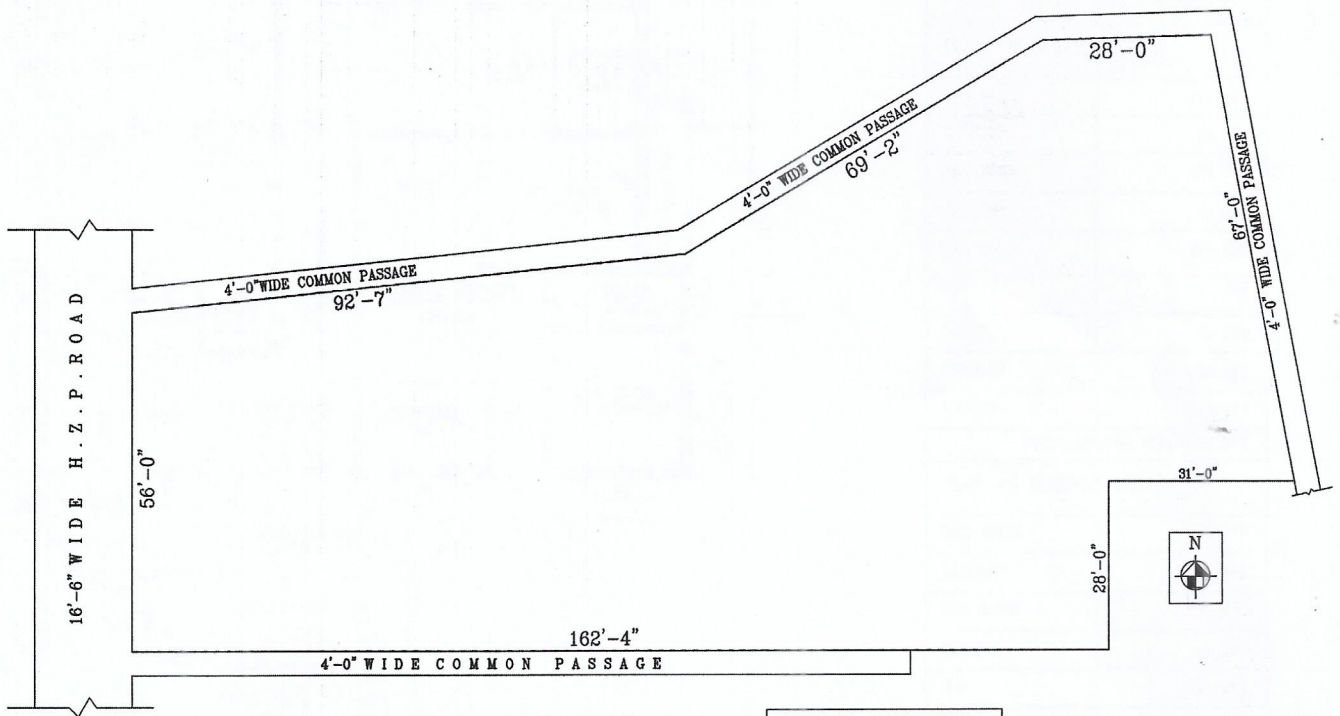

UNIKUE CONHEIGHT PRIVATE LIMITED

Md. Sabid

- Director

SITE PLAN
 SCALE- 1:200

LATITUDE-22.5697962
 LONGITUDE-88.2684939

UNIKUE CONHEIGHT PRIVATE LIMITED

Md. Sajid.

- Director