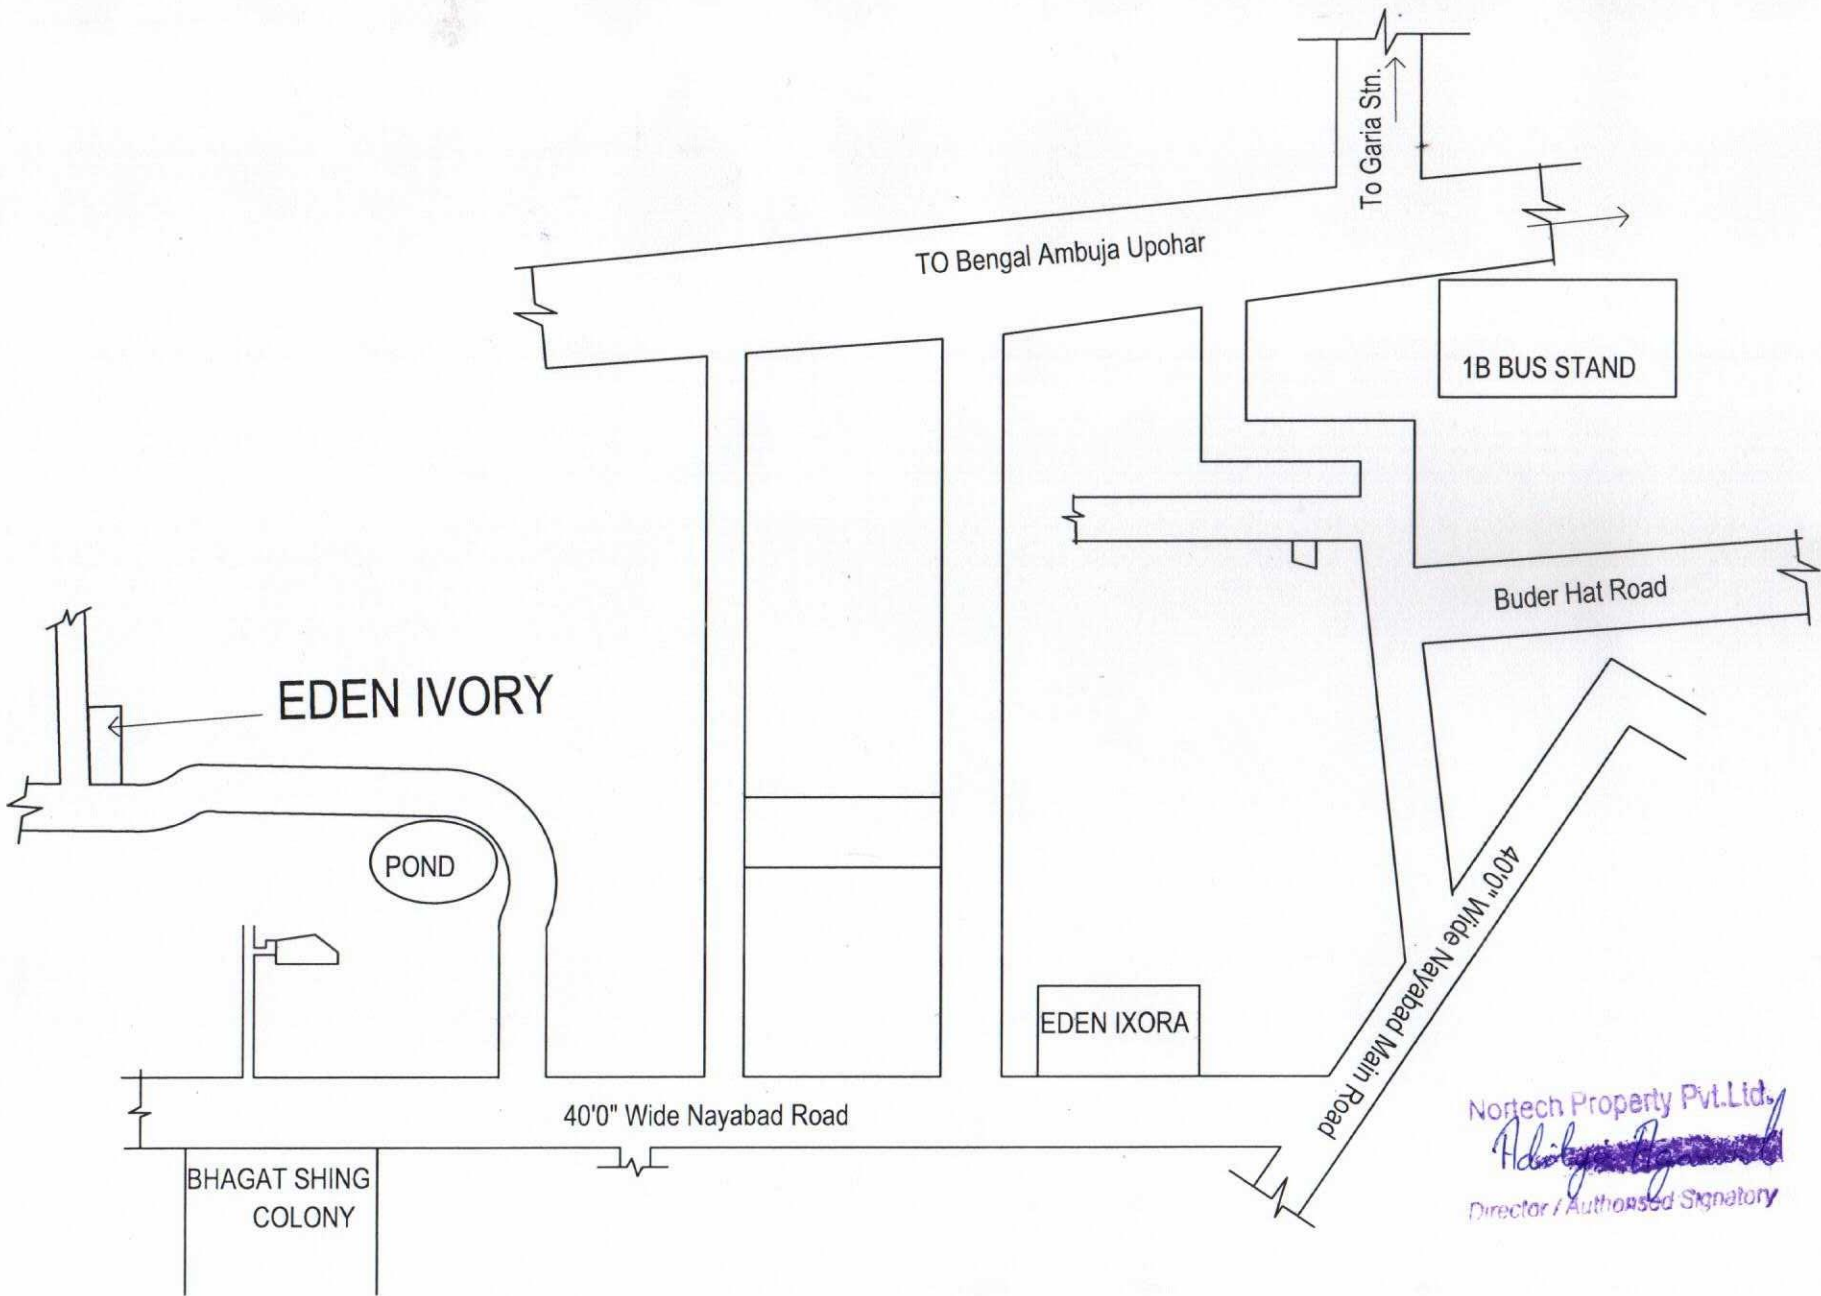

Location- Eden Ivory- 2974 Nayabad,Kolkata- 700094
Co-ordinates- Latitude- 22.4797°N & Longitude - 88.4135°E

NORTECH PROPERTY PRIVATE LIMITED

Authorized Signatory

Nortech Property Pvt.Ltd.
Aditya Singh
Director / Authorized Signatory

Location Plan