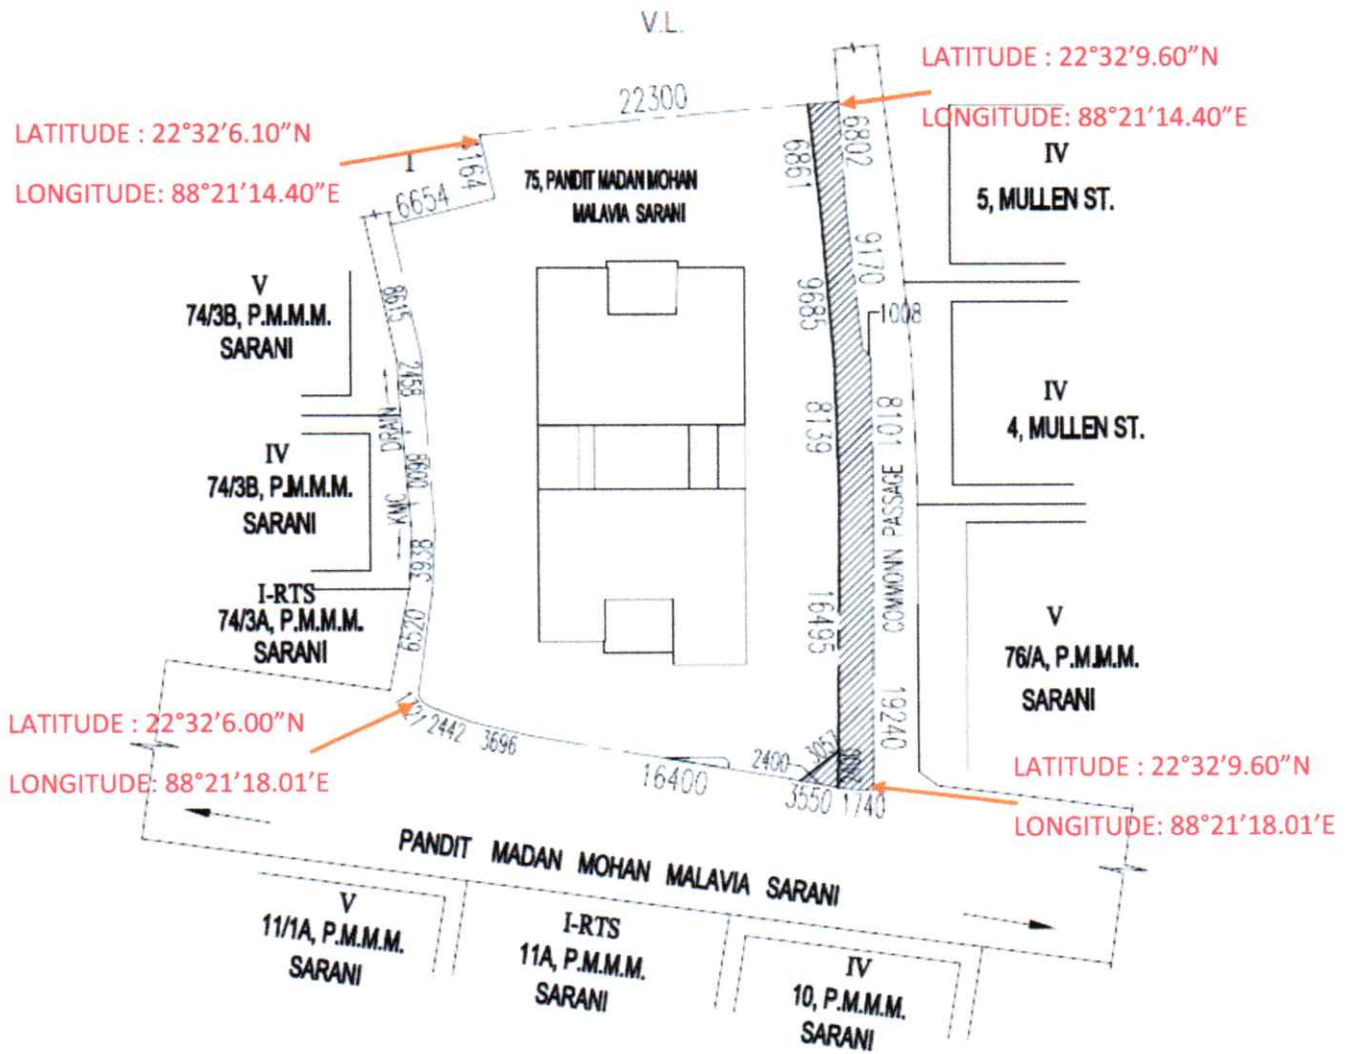

THE LOCATION DETAILS OF THE PROJECT WITH CLEAR DEMARCATION OF LAND DEDICATED FOR THE PROJECT ALONG WITH BOUNDARIES INCLUDING THE LATITUDE AND LONGITUDE OF THE END POINTS OF THE PROJECT

SITE PLAN
SCALE 1:600