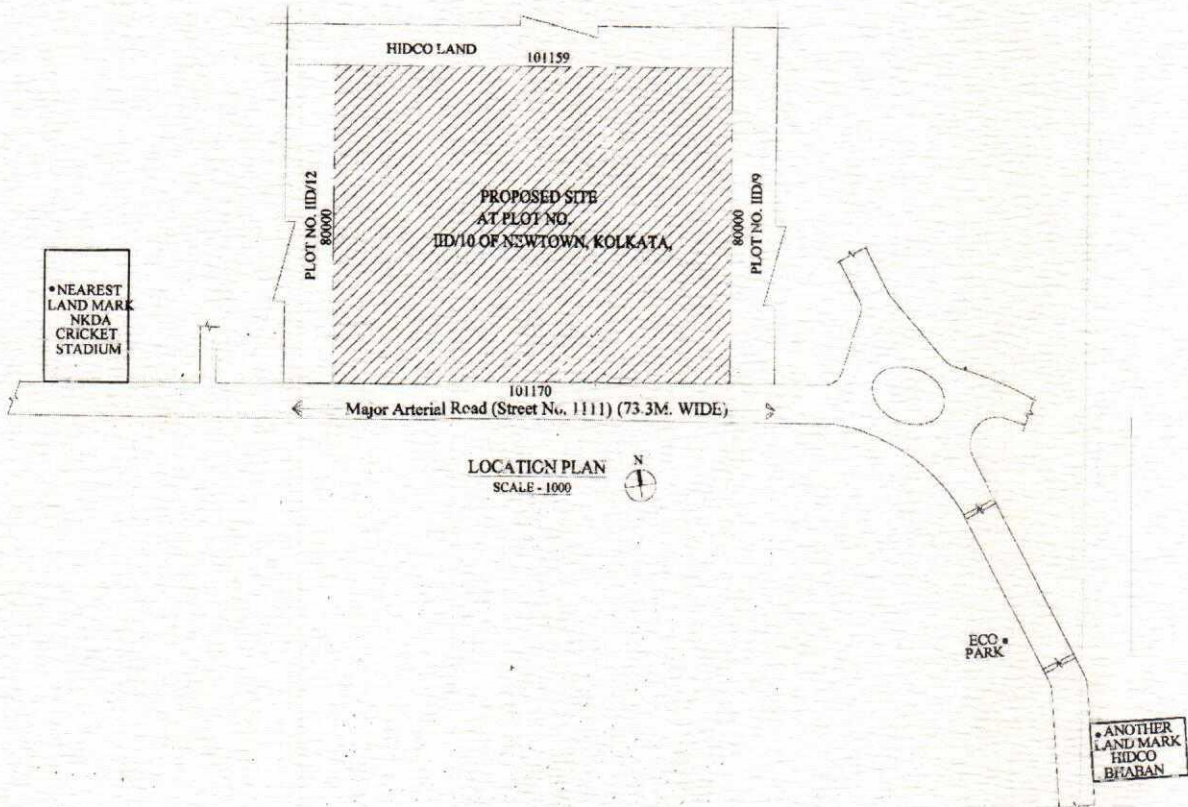

# SHREE RSH GROUP

Our Commitment, Your Comfort

Location plan of proposed project "RSH CREST" situated at Premises No. 191-1111 (Plot No. AA-IID/10), Action Area IID, New Town, Kolkata - 700 157 is shown below:

Latitude: 22.371488  
Longitude: 88.274290

For Shree RSH Projects Private Limited

Director