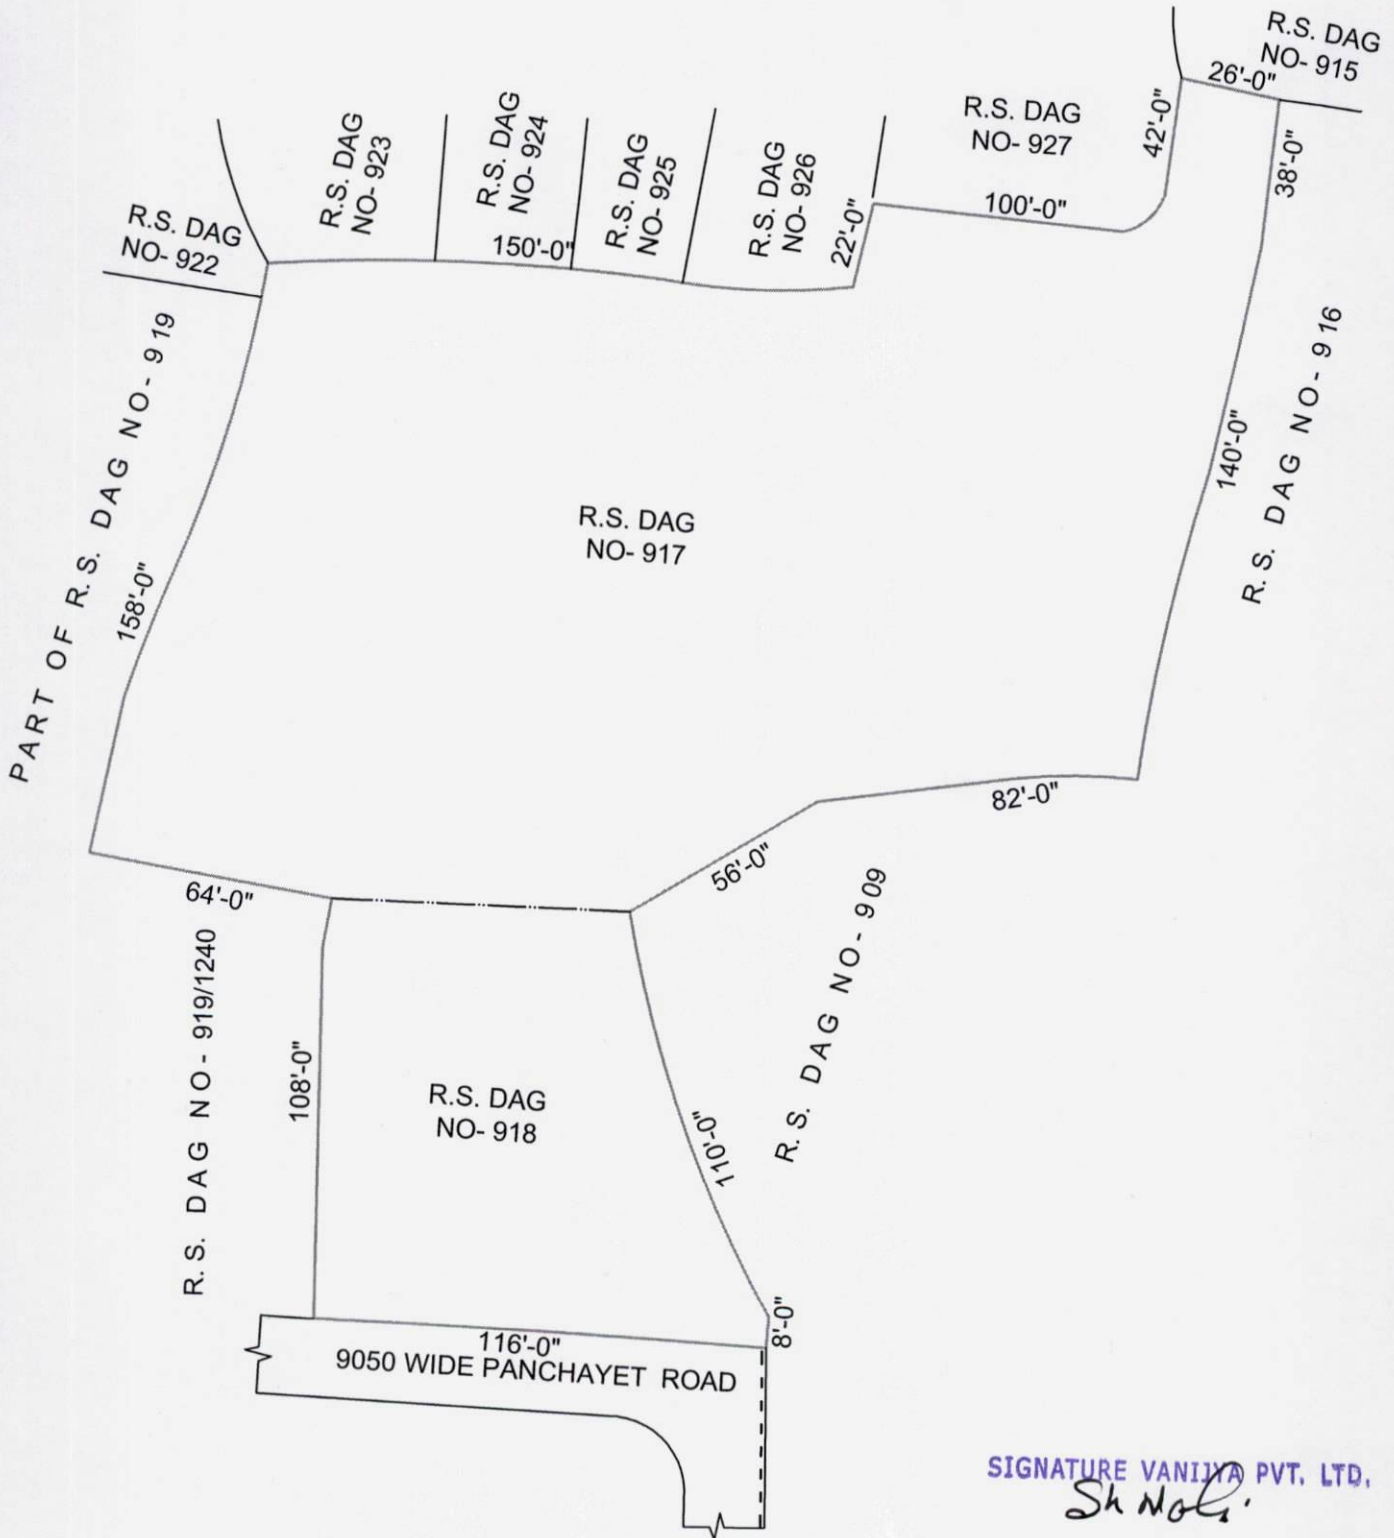

SITE PLAN OF A LAND SITUATED AT MOUZA - KALIKAPUR, J.L. NO.- 40, R.S./L.R. DAG NOS: 917 & 918, L.R. KH. NOS. 1272, 1446, 3250, 3251, 3252, 3253, POLICE STATION- RAJARHAT, DIST- NORTH 24 PARGANAS, UNDER PATHARGHATA GRAM PANCHAYET .

Latitude : 22° 35' 20" N
 Longitude : 88° 30' 14" E

SIGNATURE VANIYA PVT. LTD,
Sh. Mohi.

Director

SIGNATURE