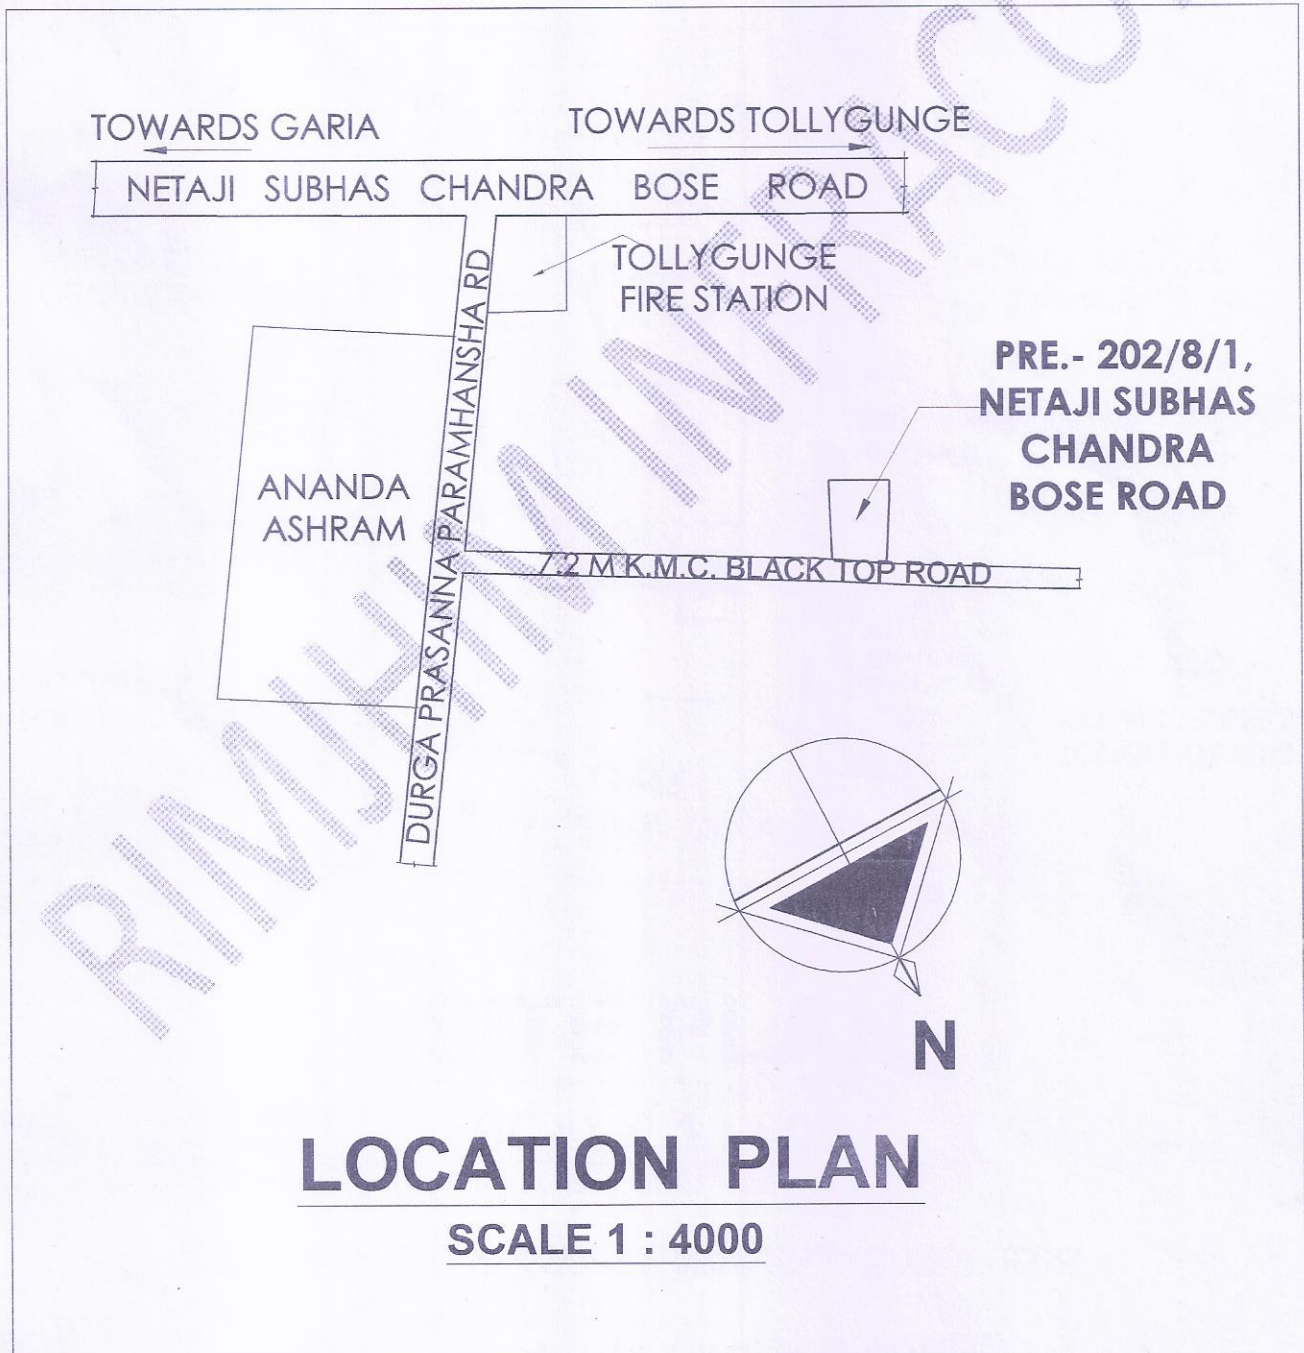

RIMJHIM INFRACON PVT. LTD.

100/21B ALIPORE ROAD, KOLKATA - 700027

PH: 8240964933 (OFFICE), 9831029737 (MOBILE) Email ID: rimjhiminfracon1969@gmail.com

THE LOCATION DETAILS OF THE PROJECT
202/8/1 NETAJI SUBHAS CHANDRA BOSE ROAD, KOLKATA-700047

LOCATION PLAN

SCALE 1 : 4000

202/8/1 NETAJI SUBHAS CHANDRA BOSE ROAD, KOLKATA-700047,

RIMJHIM INFRACON (P) LIMITED
Devedra Kumar Saha

Director