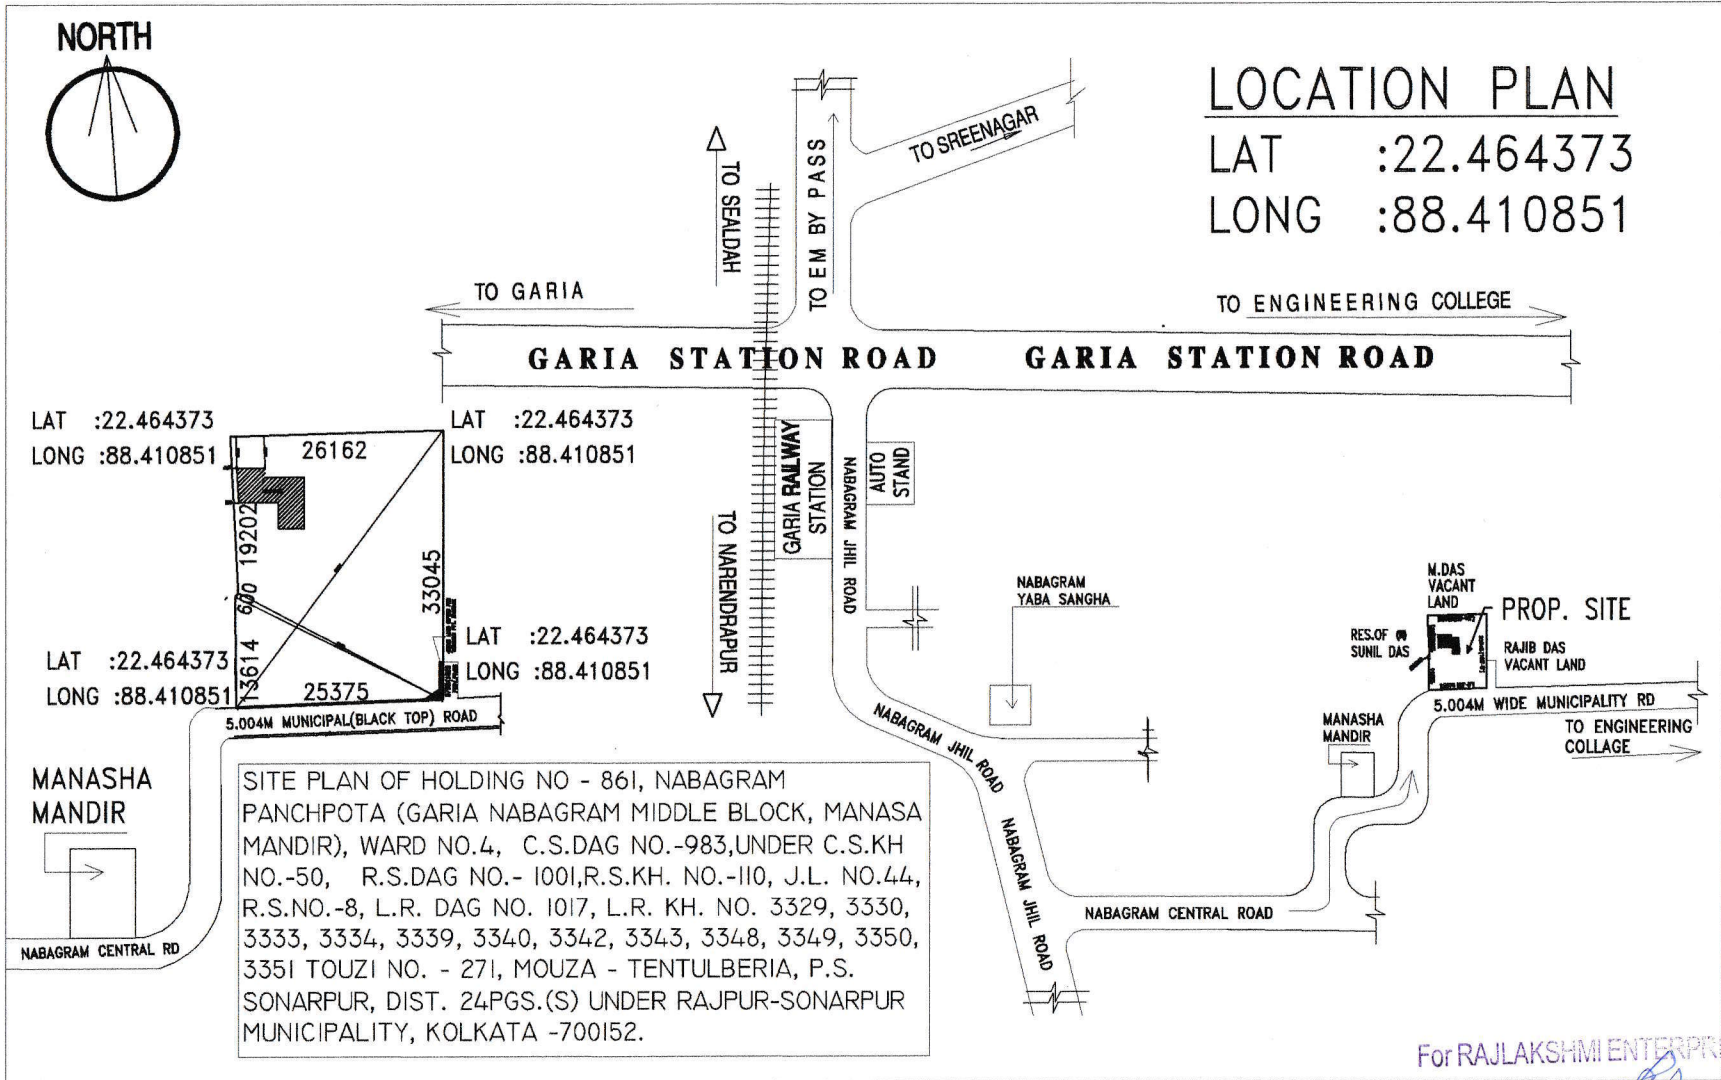

NORTH

LOCATION PLAN

LAT :22.464373

LONG :88.410851

For RAJLAKSHMI ENTERPRISE

[Handwritten Signature]
Proprietor.

PRODUCED BY AN AUTODESK EDUCATIONAL PRODUCT

PRODUCED BY AN AUTODESK EDUCATIONAL PRODUCT