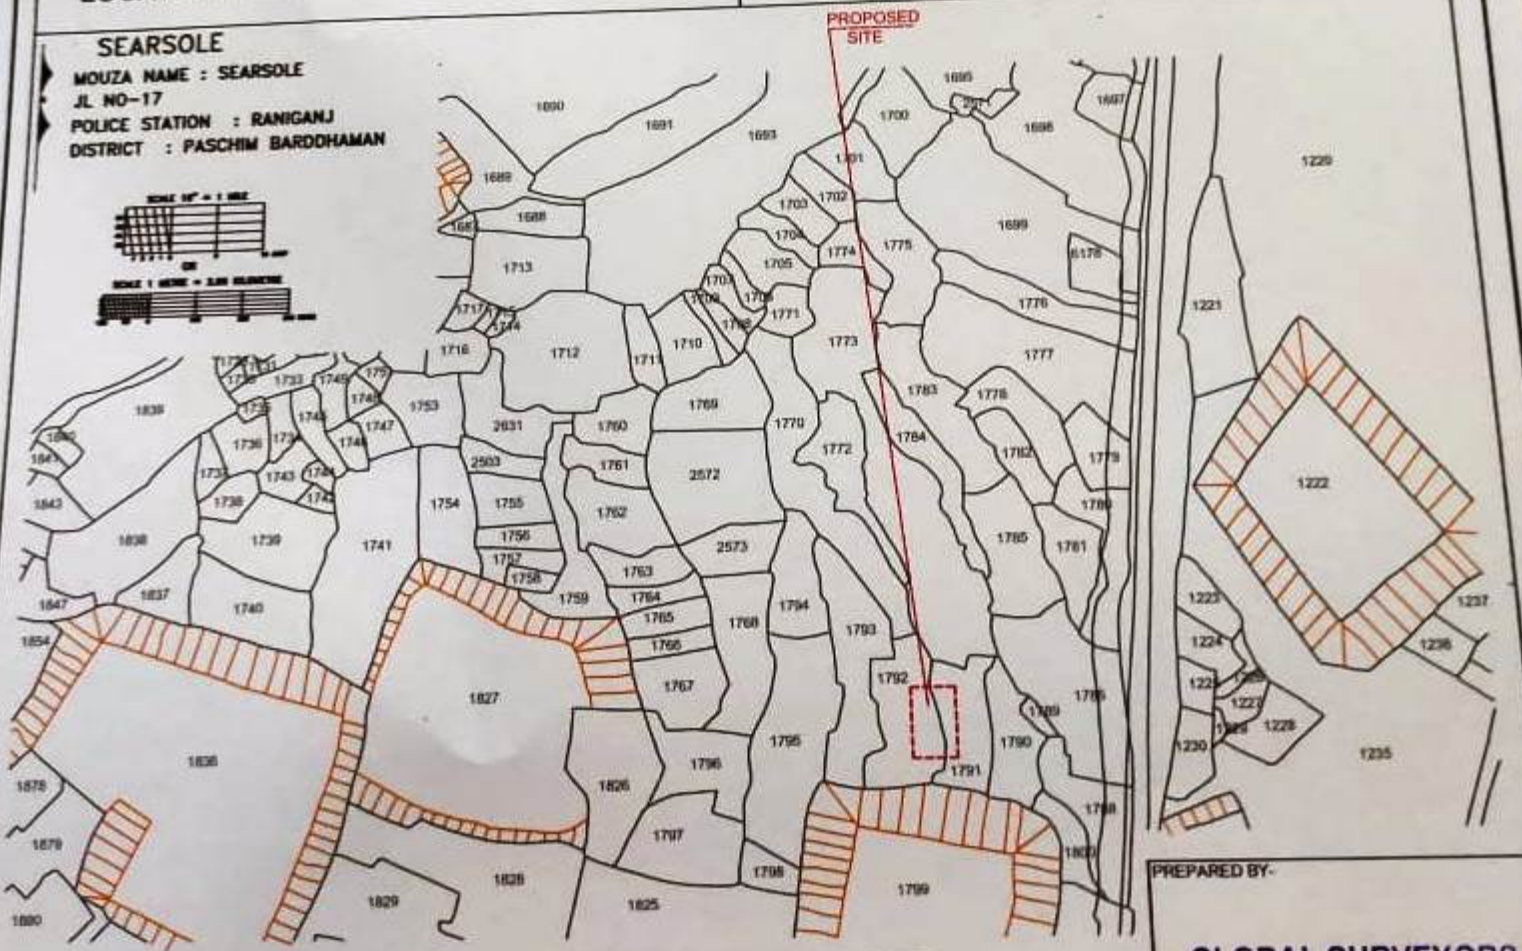

SKETCH PLAN SHOWING THE PLOT FORMING AREA 7 KANTHA 8 CHATAK MORE OR LESS WITHIN RS PLOT NO 1791(PART), LR PLOT NO- 2458 AND RS PLOT NO- 1792, LR PLOT NO-2459 INSIDE MOUZA- SEARSOLE, JL NO-17, PS- RANIGANJ, DIST- PASCHIM BURDWAN, WEST BENGAL MARKED AS-

LOCATION OF PLOT- ALMOST OPPOSITE OF ADANDALOK HOSPITAL GATE AT RANIGANJ AND APPROX 100M WEST SIDE FROM ANAMDALOK MORE ON NSB ROAD

OWNER- ADITYA VIKARAM CHAMARIA  
S/O LADURAM CHAMARIA

LOCATION PLAN

LAND DETAILS

SEARSOLE  
MOUZA NAME : SEARSOLE  
JL NO-17  
POLICE STATION : RANIGANJ  
DISTRICT : PASCHIM BARDHAMAN

LOCATION ON MOUZA MAP

PREPARED BY-

**GLOBAL SURVEYORS**  
GLOBAL SURVEYORS  
PUSPANALI SEARSOLE BABUPARA