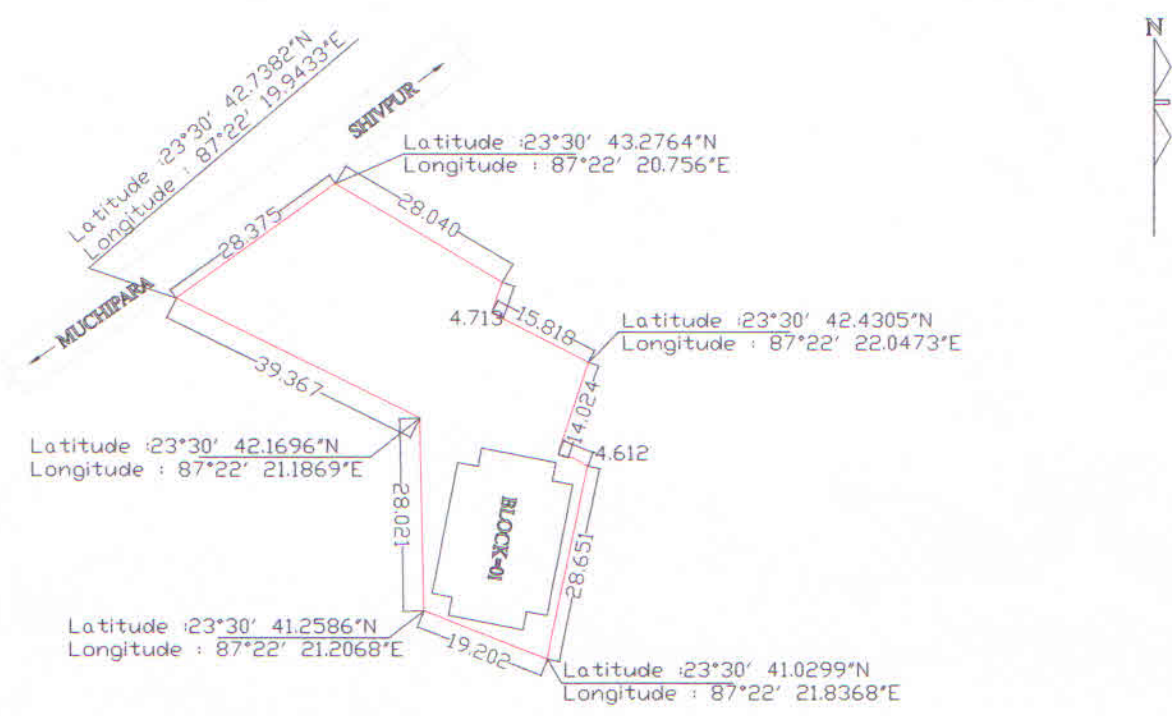

SKETCH PLAN SHOWING THE PLOT FORMING AREA 43 DECIMAL MORE OR LESS WITHIN RS PLOT NO - 798,799,926(P),927(P) IN MOUZA-BAMUNARA, JL NO 58, PS-KANKSA, DIST-PASHIM BARDHAMAN, STATE-WEST BENGAL, SHOWN WITH RED BORDERED

LAND OWNERS - SHUVRO CHATTARAJ, KRISHANOMYEE MONDAL, MINITI CHATTERJEE, ROMA MONDAL

MOUZA NAME-BAMUNARA
JL NO-58, PS-KANKSA
DISTRICT-PASHIM
BARDHAMAN

BUILD MARK