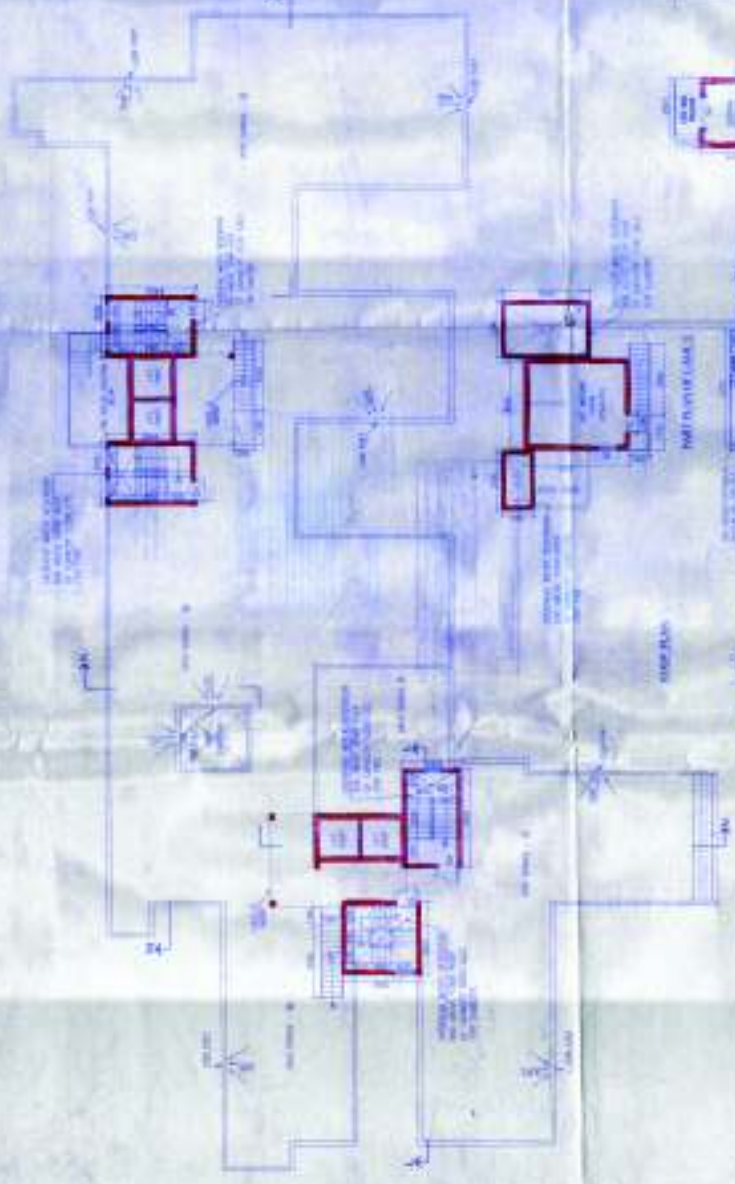

FIRST FLOOR LAYOUT

SECOND FLOOR LAYOUT

THIRD FLOOR LAYOUT

FOURTH FLOOR LAYOUT

FIFTH FLOOR LAYOUT

SIXTH FLOOR LAYOUT

SEVENTH FLOOR LAYOUT

EIGHTH FLOOR LAYOUT

NINTH FLOOR LAYOUT

TENTH FLOOR LAYOUT

ELEVENTH FLOOR LAYOUT

TWELFTH FLOOR LAYOUT

THIRTEENTH FLOOR LAYOUT

FOURTEENTH FLOOR LAYOUT

FIFTEENTH FLOOR LAYOUT

SIXTEENTH FLOOR LAYOUT

SEVENTEENTH FLOOR LAYOUT

EIGHTEENTH FLOOR LAYOUT

NINETEENTH FLOOR LAYOUT

TWENTIETH FLOOR LAYOUT

TWENTY-FIRST FLOOR LAYOUT

TWENTY-SECOND FLOOR LAYOUT

TWENTY-THIRD FLOOR LAYOUT

TWENTY-FOURTH FLOOR LAYOUT

TWENTY-FIFTH FLOOR LAYOUT

TWENTY-SIXTH FLOOR LAYOUT

TWENTY-SEVENTH FLOOR LAYOUT

TWENTY-EIGHTH FLOOR LAYOUT

TWENTY-NINTH FLOOR LAYOUT

THIRTIETH FLOOR LAYOUT

SCHEDULE OF ROOMS & VOLUMES