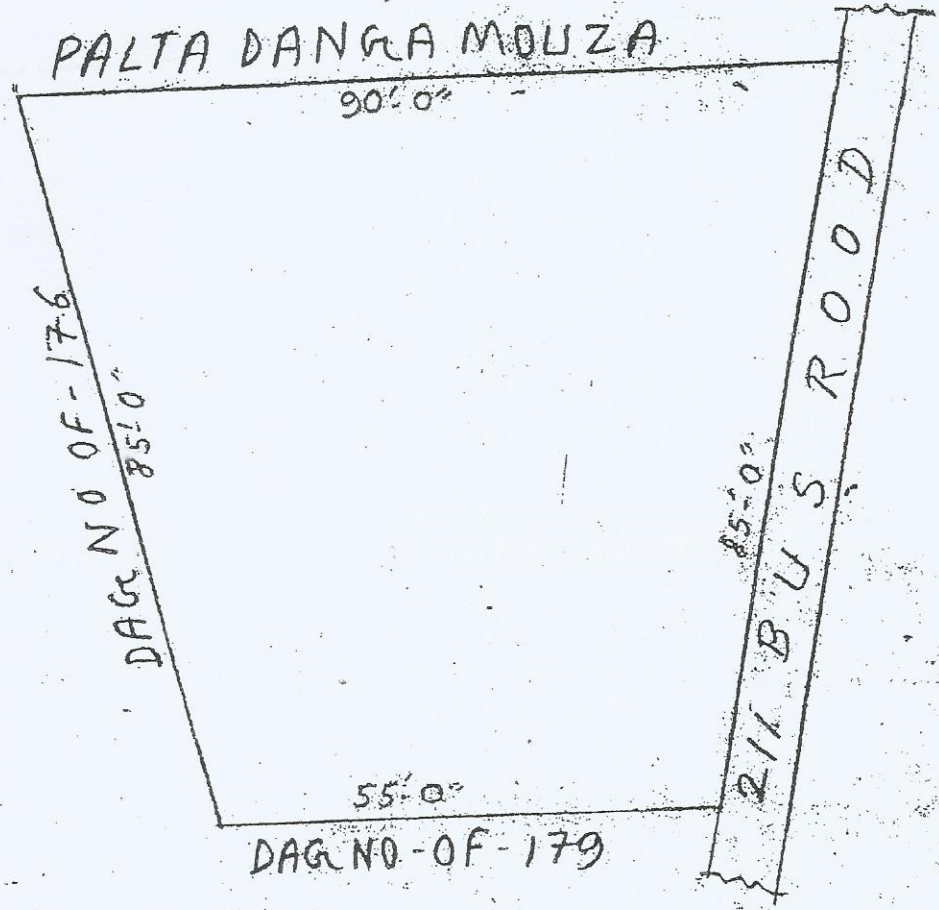

SITE PLAN OF DAG NO-178 KHATI AN-5
MOUZA- DUGDHIA, J.L. NO-163, P.S-BARASAT
DIST-NORTH 24 PARAGANAS, UNDER-FALTI
BELIYA GATHA GRAM PANCHAYET, AREA
OF THE LAND- 14 DECIMEL

SCALE - 1" INCH = 20' FT

১৪ ডেসিমেল