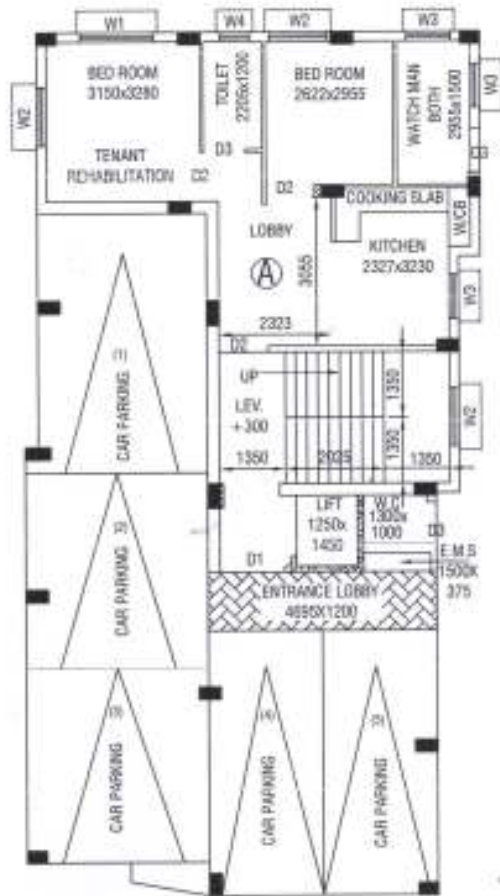

SREERAM NIRMAN PVT. LTD.

1/78, NAKTALA, KOLKATA-700047

NO. OF CAR PARKING = 5
TOTAL CARPET AREA = 673 SQ.FT.

SREERAM NIRMAN (P) LTD.

Director