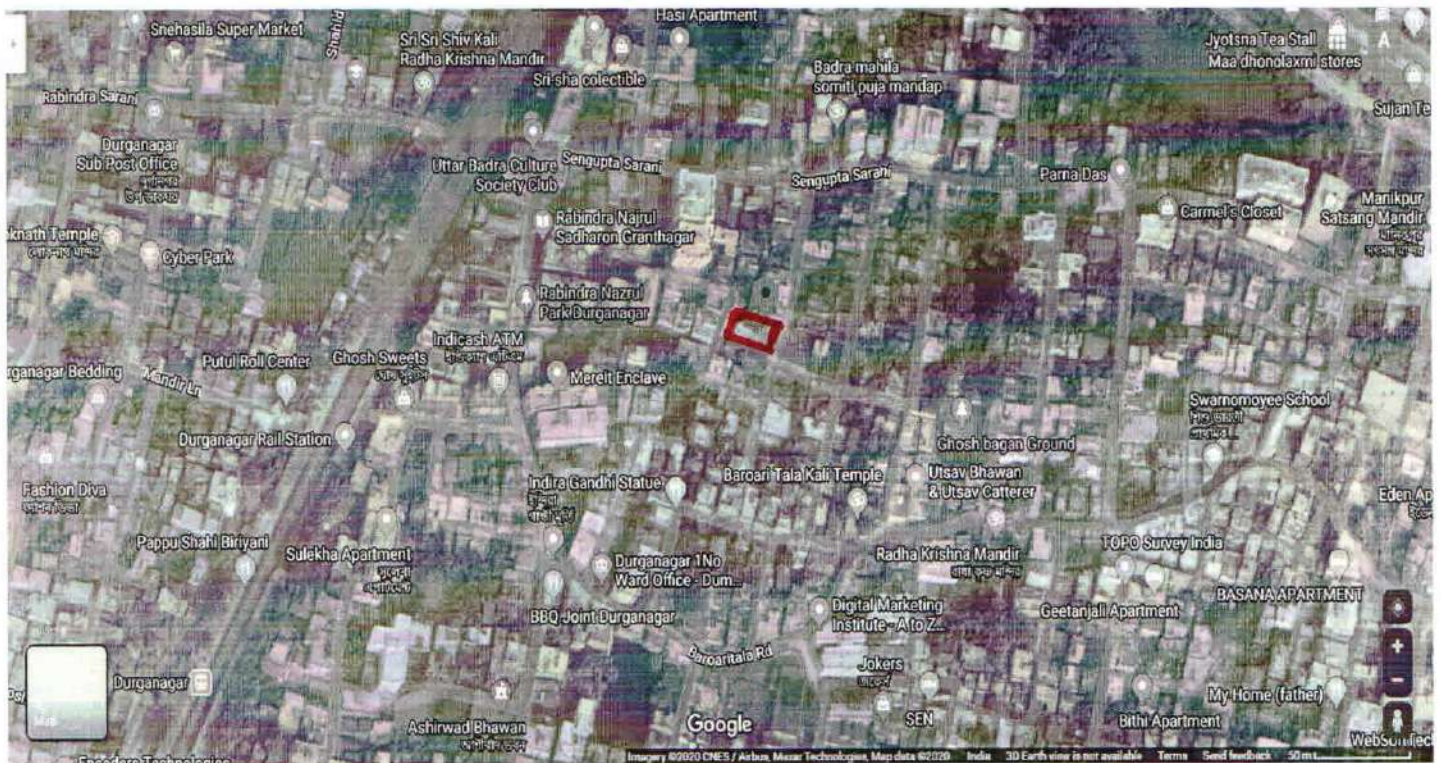

# M/s. BIG LEAGUE ESTATE

H.O. : 23A/54, JESSORE ROAD, SRI DURGA COLONY, KOLKATA - 700028

Name Of Project

: AASHIYANA

Address of Project

: 14, Sanhati Lane(UB), Durganagar,  
P.O.- Italgacha, P.S.- Dum Dum,  
Kolkata-700079, West Bengal.

Latitude & Longitude Of Site

: 22°39'07.5"N 88°25'19.4"E

BIG LEAGUE ESTATE  
*Poishwayit Paul*  
Partner