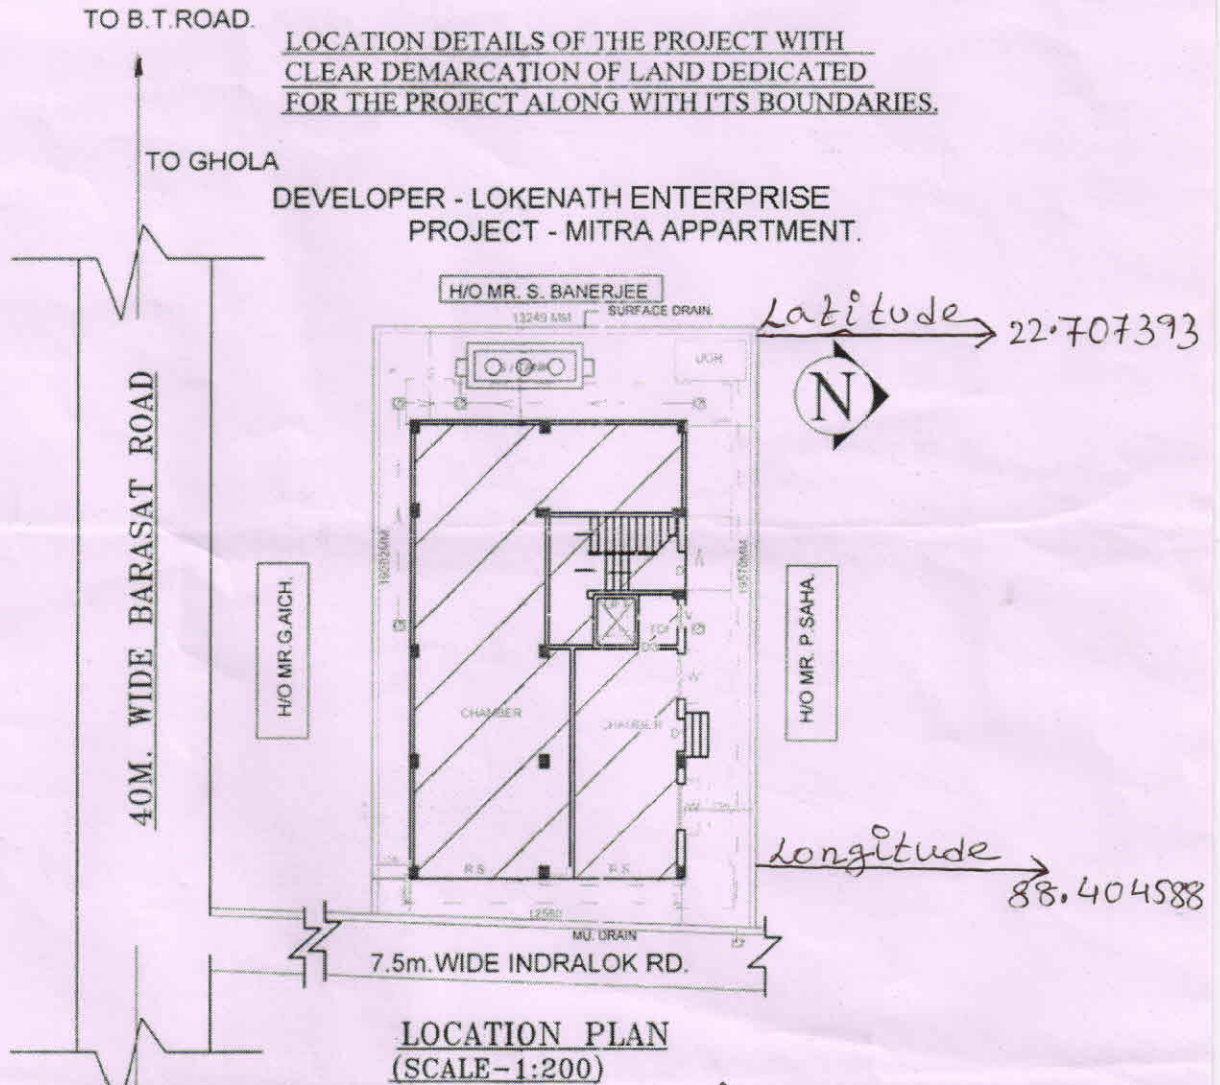

M/S. LOKENATH ENTERPRISE

A. M. Road, Kadamtala, P.O. - Natagarh
Sodepur, Kolkata - 700 113

Date.....

DEVELOPER SIGNATURE

Amitava Biswas
AMITAVA BISWAS (A.M.I.E)
Structural Engineer
Regd. No. AN/08876/A
SIG. OF ENG.