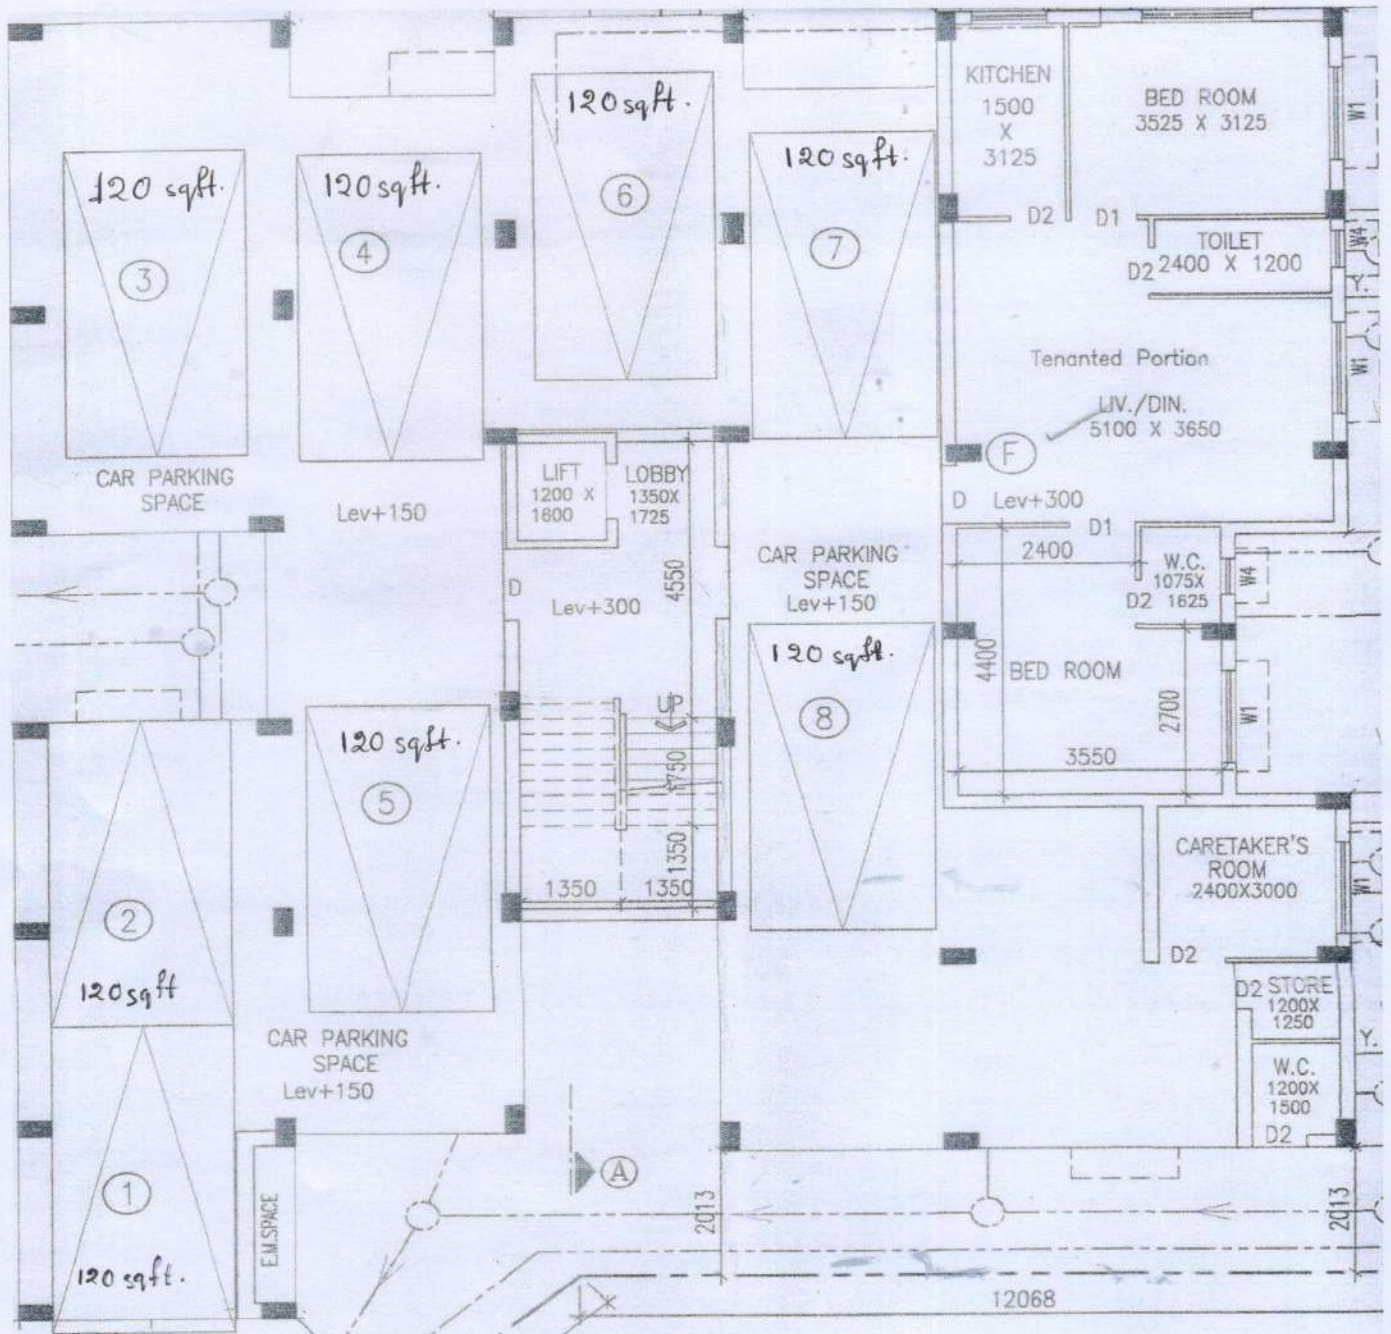

# Grand Villa

Total Car Parking space 8 X 120 sq.ft. each = 960 sq.ft. total