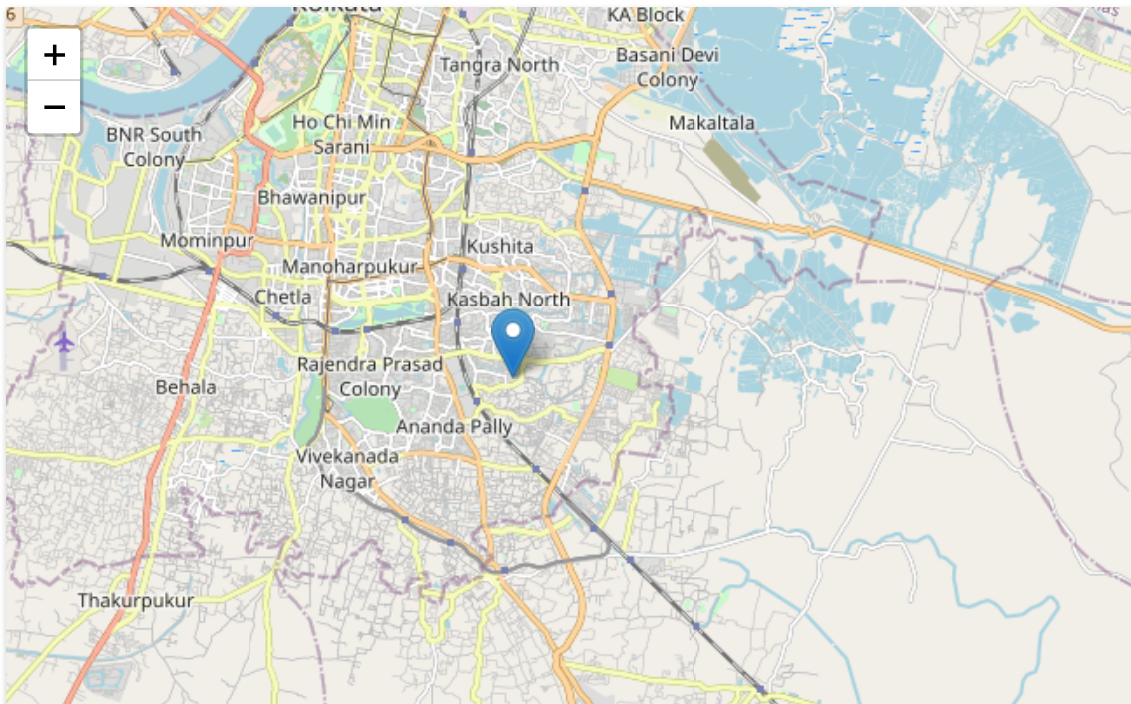

Latitude and Longitude are the units that represent the *coordinates at geographic coordinate system*. To make a search, use the name of a place, city, state, or address, or click the location on the map to **find lat long coordinates**.

Place Name

Add the country code for better results. Ex: London, UK

Latitude

Longitude

For better accuracy please type Name Address City State Zipcode.

Leaflet | © OpenStreetMap

This website uses cookies to collect information about how you interact with our website. We use this information in order to improve and customize your browsing experience and for analytics and metrics about our visitors. To find out more about the cookies we use, see our [Privacy Policy](#).

Got it!

 [User Login](#)

Lat Long

(22.499300, 88.382000)

GPS Coordinates

22° 29' 57.48" N

88° 22' 55.2" E

Share this location link

Got it!

of a point on a surface of earth. The longitude is defined as an angle pointing west or east from the Greenwich Meridian, which is taken as the [Prime Meridian](#). The longitude can be defined maximum as 180° east from the Prime Meridian and 180° west from the Prime Meridian.