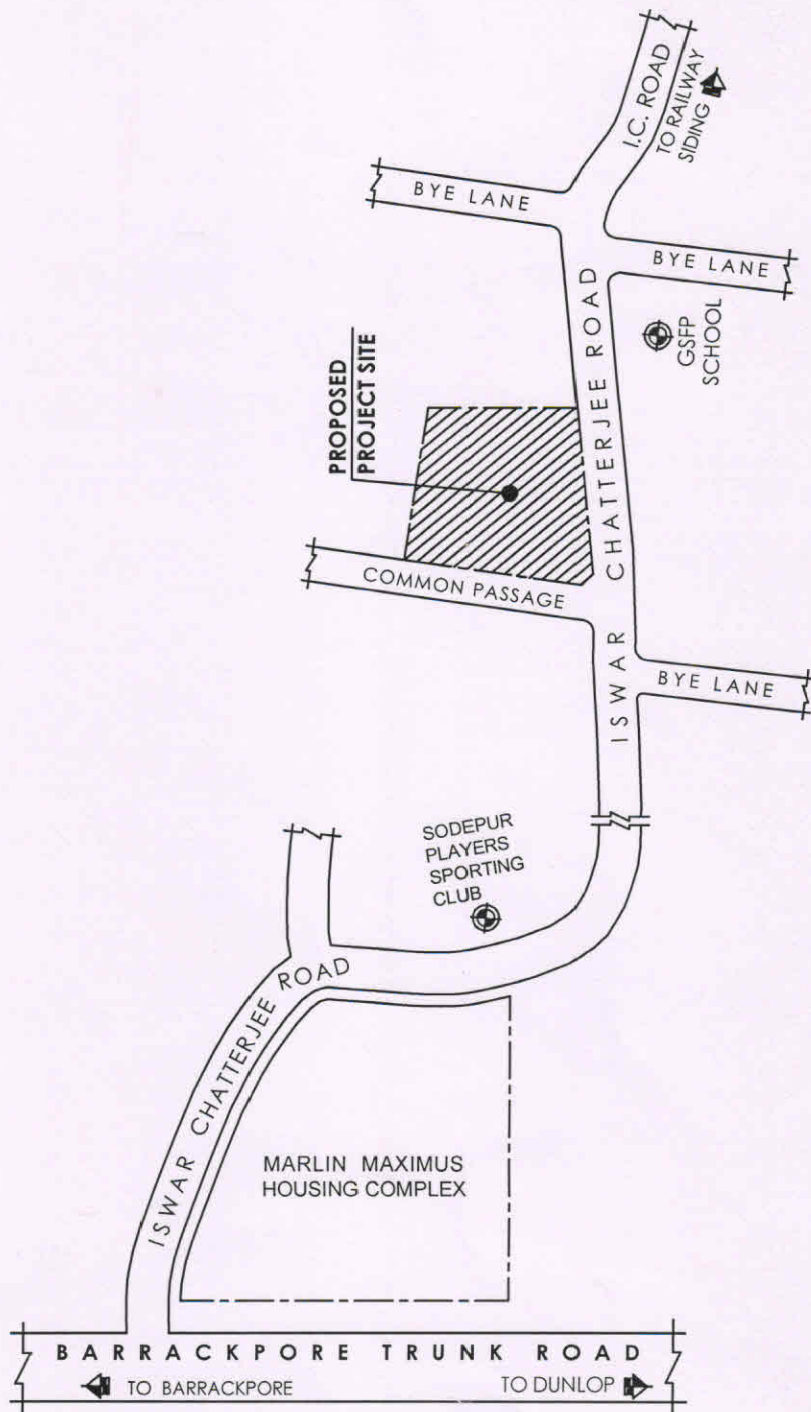

OM CREATION

Developer & Construction Work

7

LOCATION DETAILS OF THE PROJECT OF LAND DEDICATED FOR THE PROJECT DEVELOPEMENT
ALONGWITH ITS BOUNDARIES INCLUDING THE LATITUDE & LONGITUDE OF END-POINTS OF THE PROJECT.

DEVELOPER : OM CREATION

PROJECT : "NEELACHAL"

LATITUDE : 22.704173 = 22°42'15.0"N

LONGITUDE : 88.377544 = 88°22'39.2"E

LOCATION MAP

Asit Halder
ASIT HALDER L.B.S

ENLISTMENT NO. 2003118531

Northern Plaza, 94, North Station Road,
Agarpara, Kolkata-700109