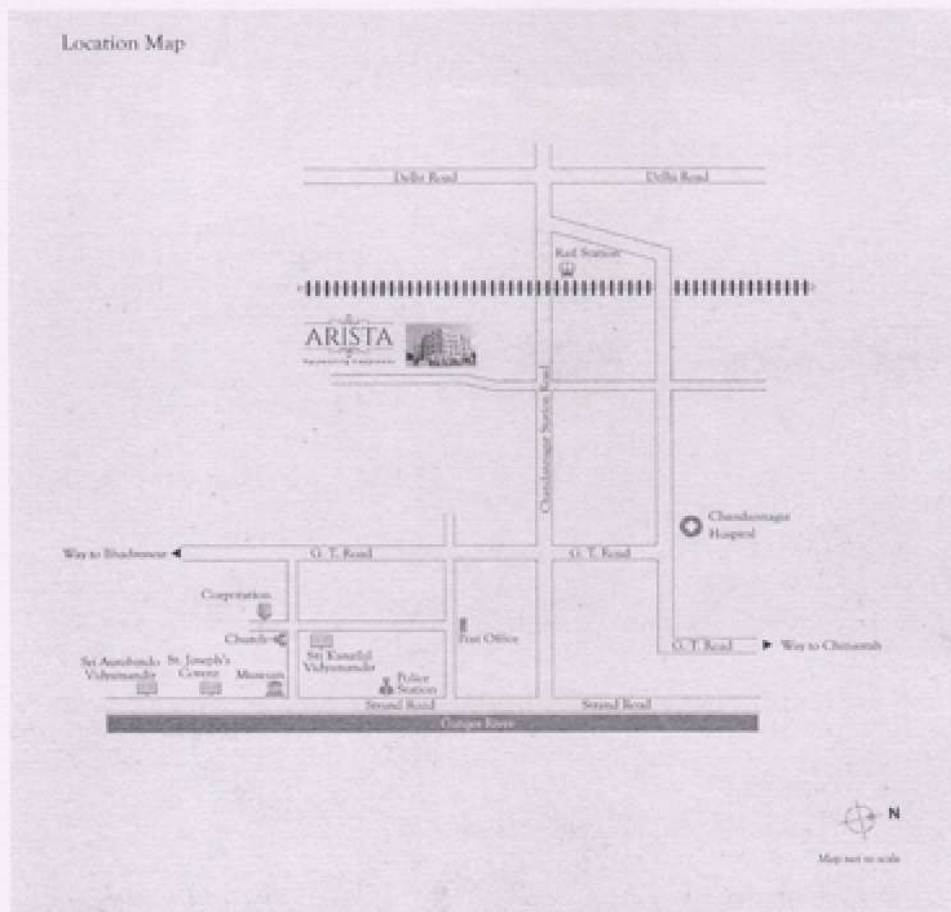

**ITHEMBA**  
DEVELOPMENTS LTD.  
RESIDENTIAL • COMMERCIAL • RETAIL

☰ 22.865142,88.358443 ✕ 🗣️

Latitude 22.865142  
Longitude 88.358443

**ITHEMBA DEVELOPMENTS LTD.**  
*Puspita Ganguly*  
Director