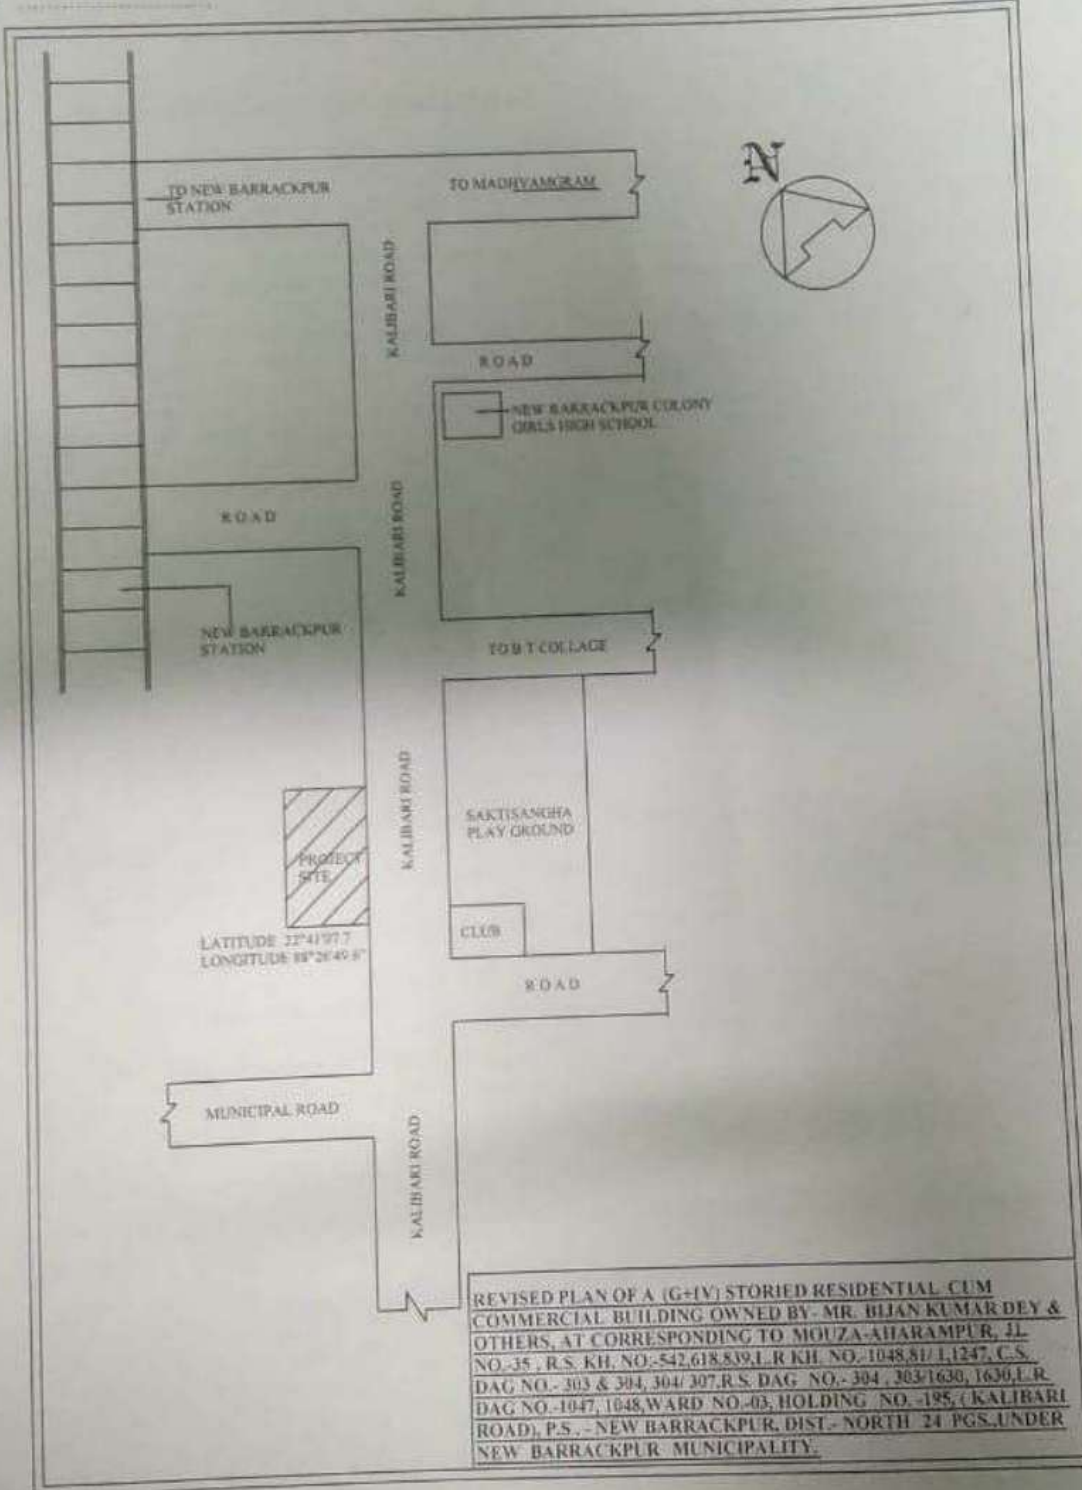

Ref No.

Date

Archan Majumder
ARCHAN MAJUMDER
 M-Tech (CE.Geo)
 License No. NBM/PWD/6034/11