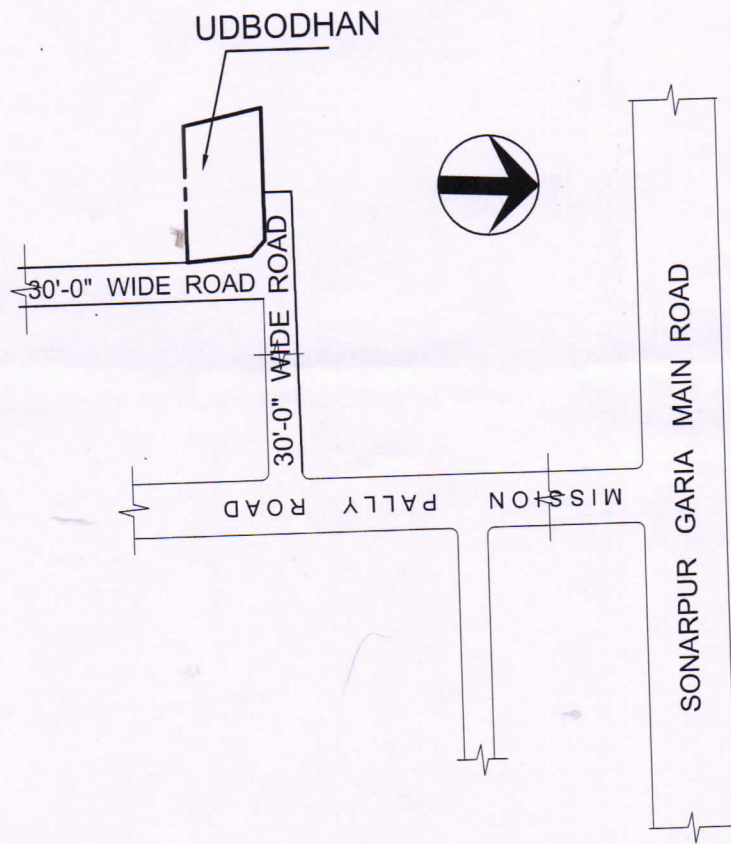

LOCATION PLAN

LATITUDE = 22°26'31"N
LONGITUDE = 88°25'10"E

Sarbani Majumder
For M/s. SANYALSON ASSOCIATES CONSULTANT PVT. LTD.
SARBANI MAJUMDER
COA. REG. NO. 92 / 15458
EB.A NO.- 055
UNDER RAJPUR - SONARPUR MUNICIPALITY