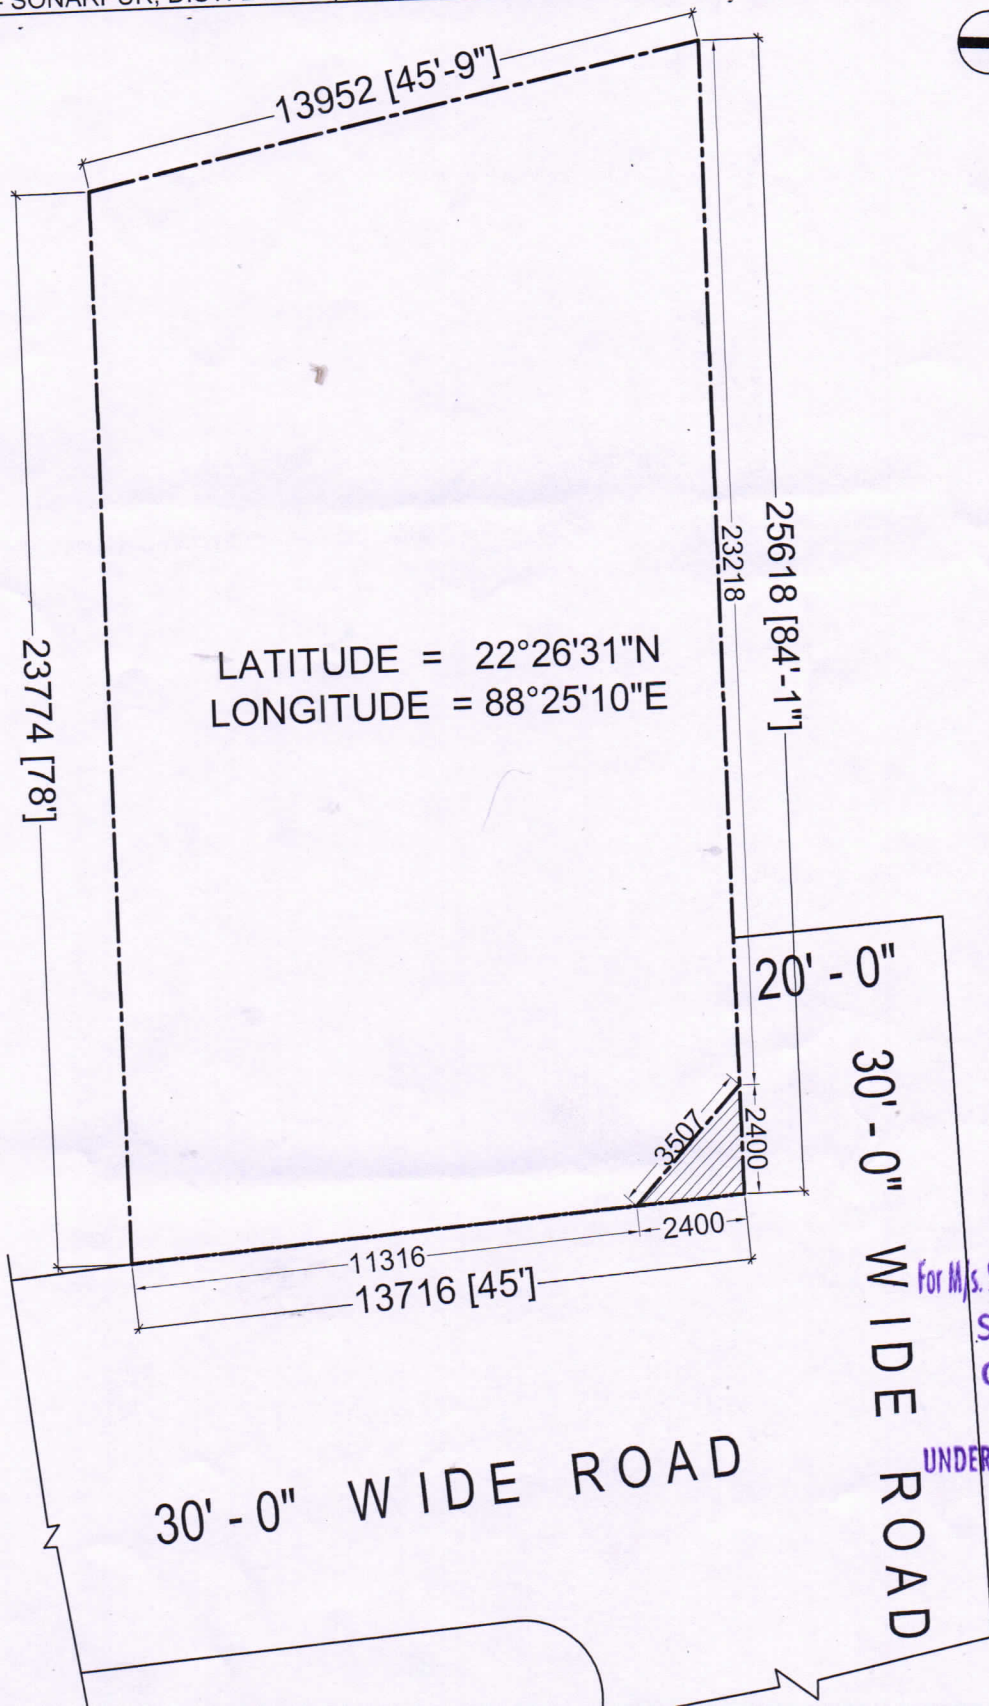

PLOT DETAILS AT HOLDING NO.2170,NISCHINTAPUR, WARD NO.08 ,J.L NO. 53,  
DAG NO.-71,72 ,75, L.R NO.163,KHATIAN NO.77,71,290,L.R NO.8, AT MOUZA-NISCHINTAPUR,  
P.S.- SONARPUR, DIST.-24PGS.(S). ,UNDER RAJPUR SONARPUR MUNICIPALITY