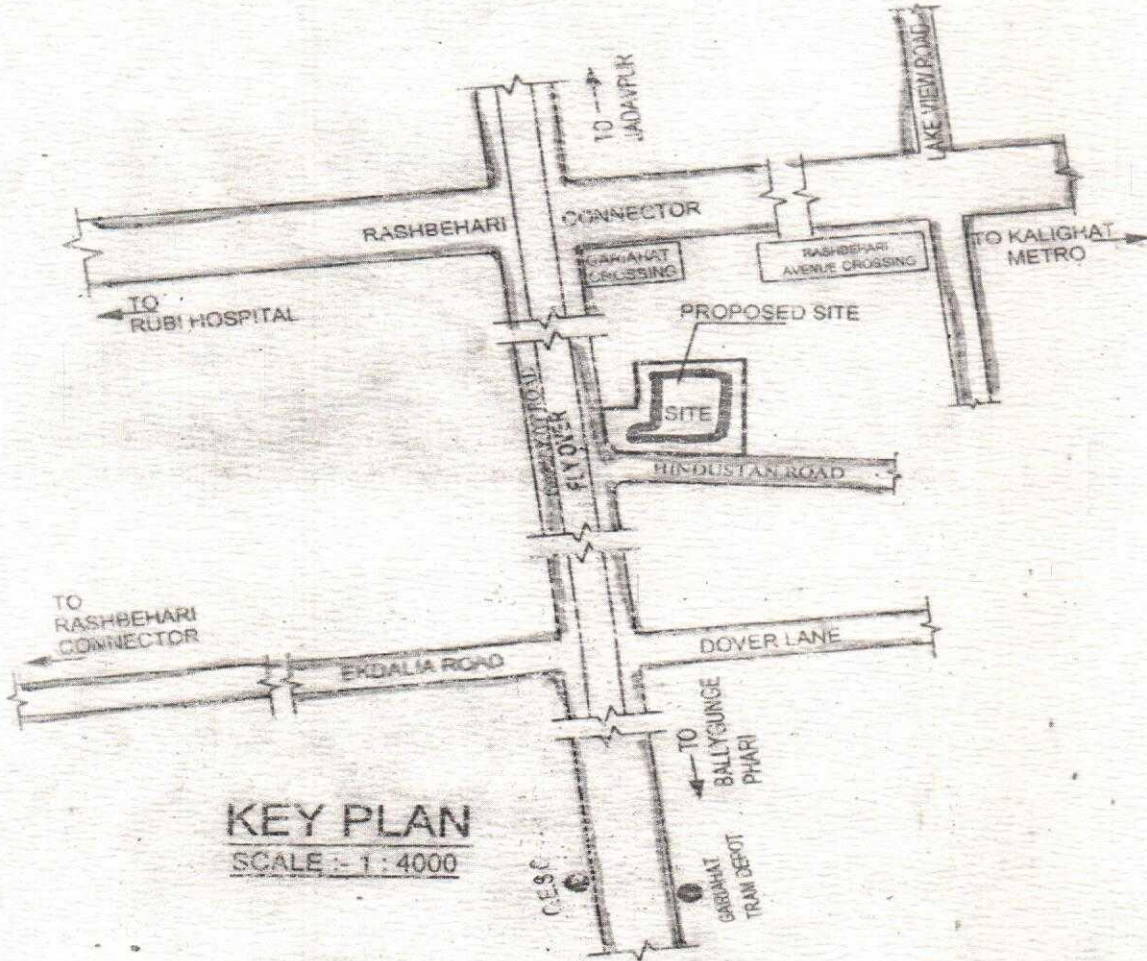

SHREE RSH GROUP

Our Commitment, Your Comfort

Location plan of proposed project "CORNER 47" situated at Premises No. 47/2B, Leela Roy Sarani, Ward No. 86, Borough - VIII, P.S. - Gariahat, Kolkata - 700 019 is shown below: