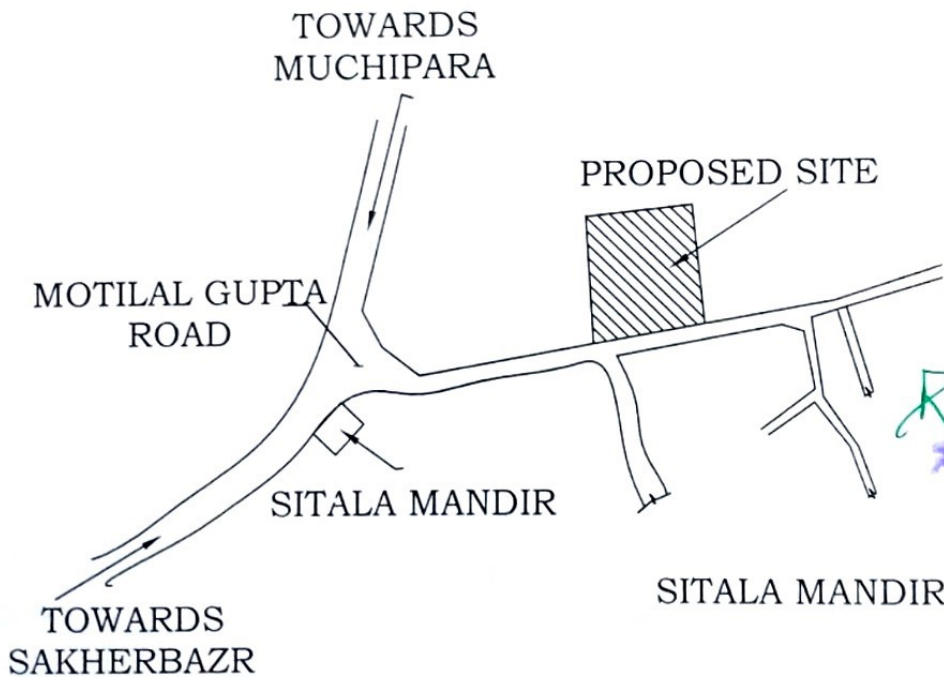

LOCATION DETAILS OF THE PROJECT OF THE LAND DEDICATED FOR THE PROJECT DEVELOPMENT ALONG WITH ITS BOUNDARIES INCLUDING THE LATITUDE & LONGITUDE OF END-POINTS OF THE PROJECT.

DEVELOPER :- R R DEVELOPERS

PROJECT :- MITRON APARTMENT

PREMISES NO:- 12 ,KAILASH GHOSH ROAD

Rajrup Ghosh
RAJRUP GHOSH
 CIVIL ENGINEER

LOCATION PLAN
SCALE:-1:750

R R DEVELOPERS

[Signature]

Partners

LATITUDE :- 22°28'45" N

LONGITUDE :- 88°19'18" E