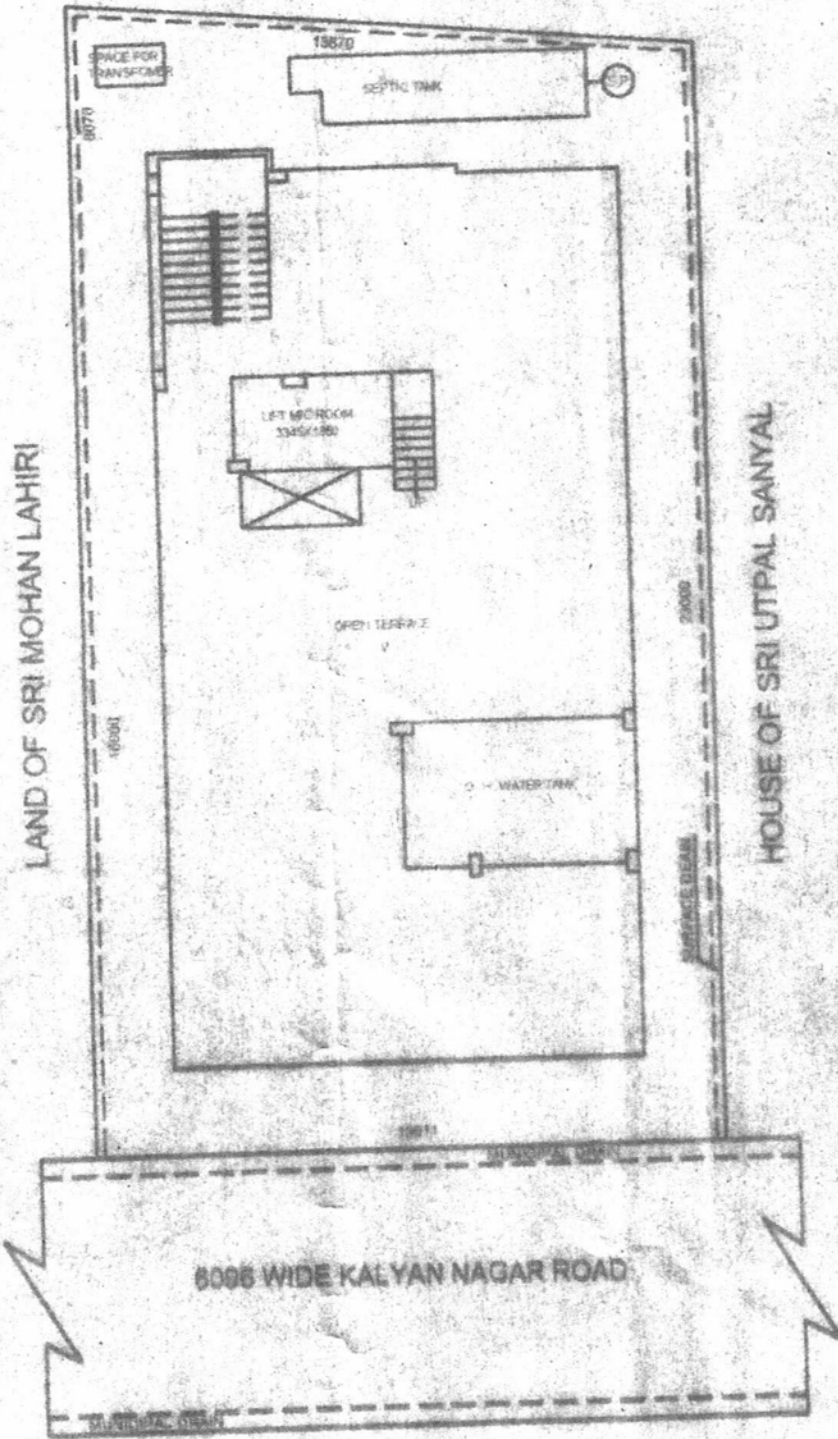

REGENT PARK

SITE PLAN

SCALE=1:200