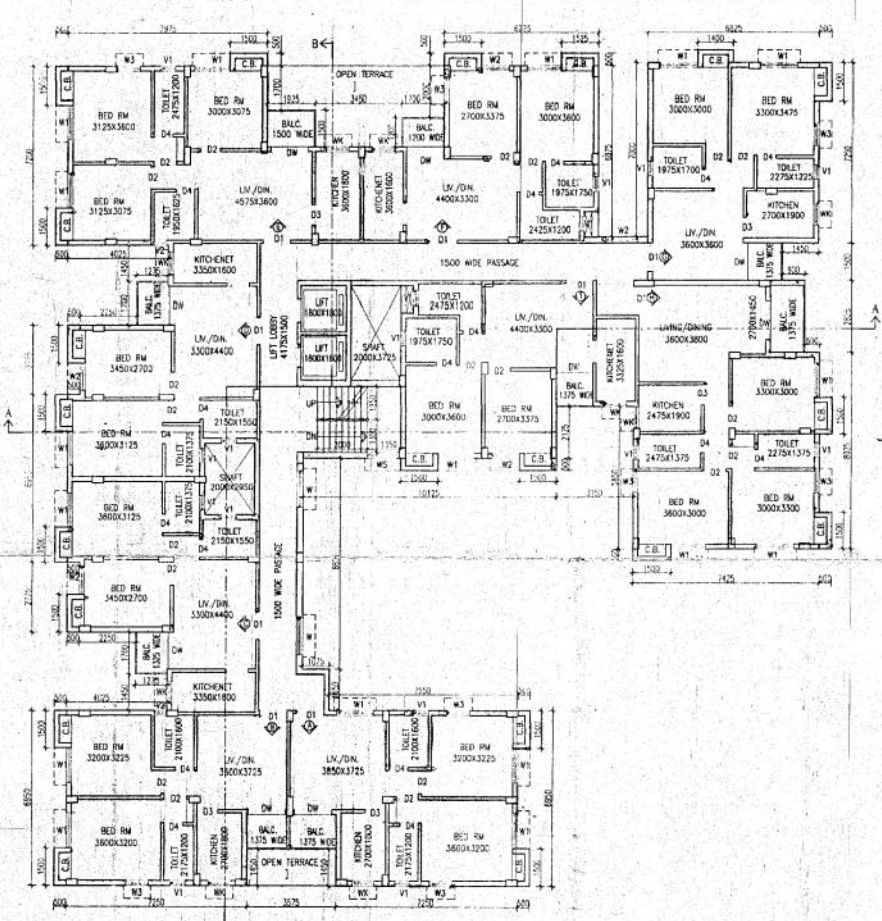

TYPICAL FLOOR PLAN (2ND TO 4TH FLOOR)

Latitude: 22.587473 N
Longitude: 88.497395 E