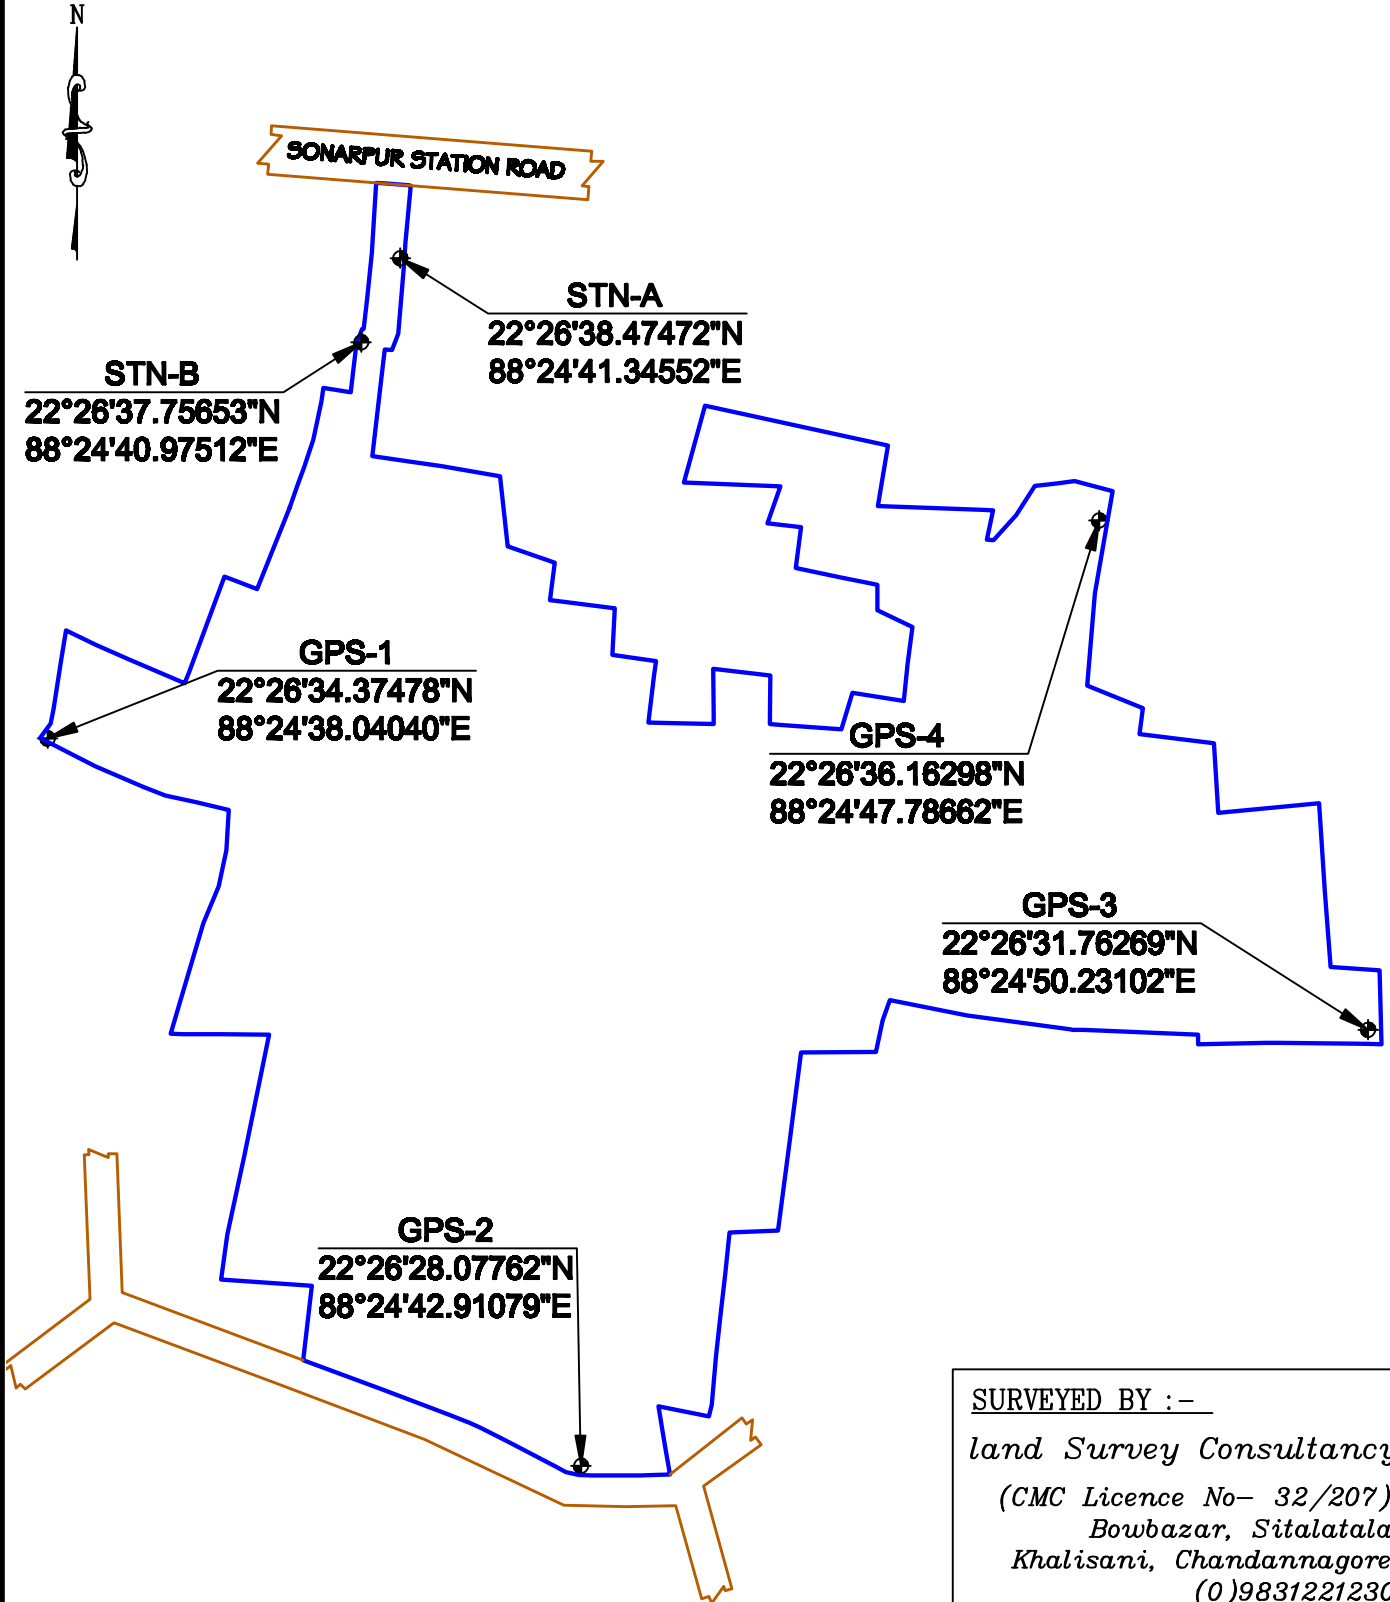

LAND PROFILE

OF

"SONAR CITY"

Holding No.-1117, Shimultala,
Sonarpur Station Road, Kolkata - 700150

SCALE : 1cm. = 20.00m.

SURVEYED BY :-

land Survey Consultancy
(CMC Licence No- 32/207)
Bowbazar, Sitalatala
Khalisani, Chandannagore
(0)9831221230
landsc@rediffmail.com