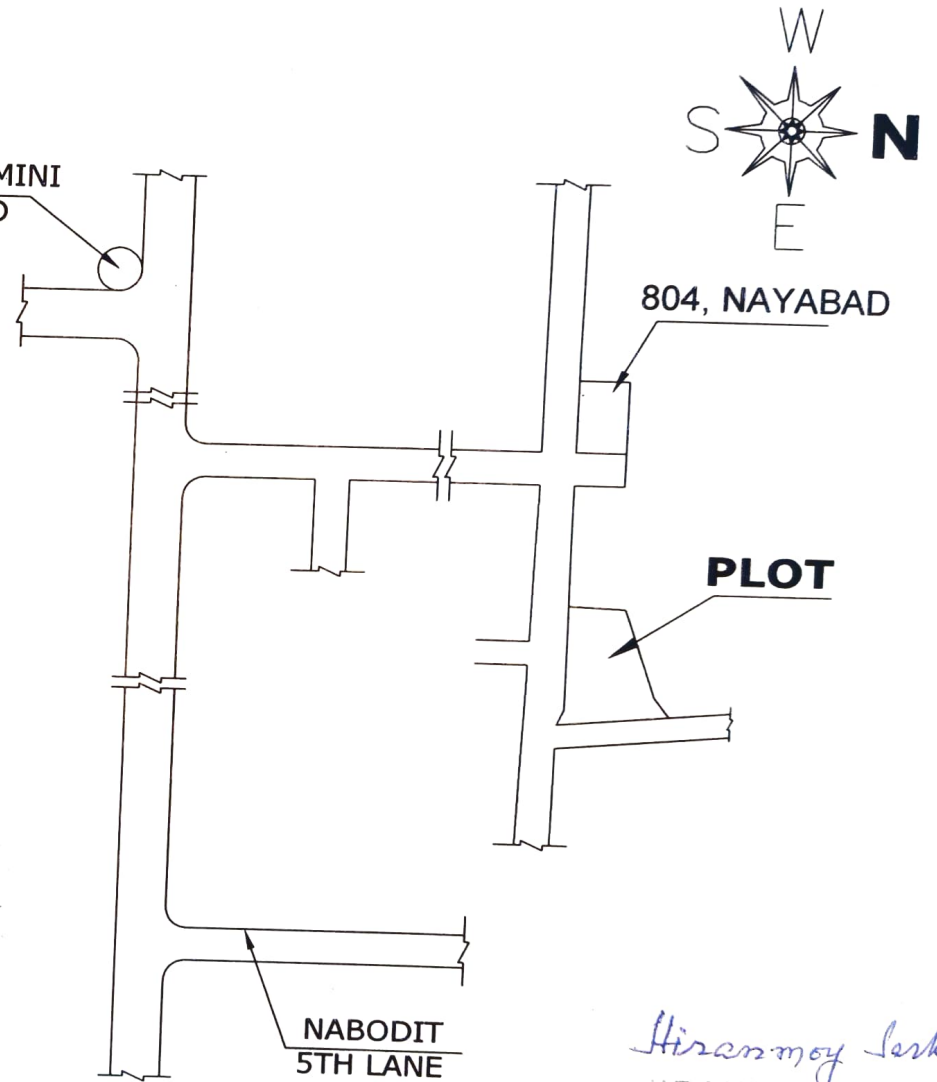

LAND SITE PLAN AND LOCATION MAP OF THE PLOT AT PREMISES NO.- 757, NAYABAD, WARD NO.- 109, BOROUGH NO.- XII, UNDER R.S. DAG NO. - 153, R.S. KHATIAN NO.- 89, MOUZA - NAYABAD, J.L. NO.- 25, P.S.- PANCHASAYAR (FORMERLY P.S. - PURBA JADAVPUR).

LATITUDE OF THE PLOT: 22°29'14"

LONGITUDE OF THE PLOT: 88°24'49"

**SITE PLAN**  
**SCALE-1:600**

NAYABAD MINI  
BUS STAND

NABODIT  
5TH LANE  
**KEY PLAN**  
**SCALE-1:4000**

*Hiranmoy Sarkar*  
**HIRANMOY SARKAR**  
L.B.S.(K.M.C.) CL.-1 No.-1016  
92, Purbachal Road  
Haltu, Kolkata-700078