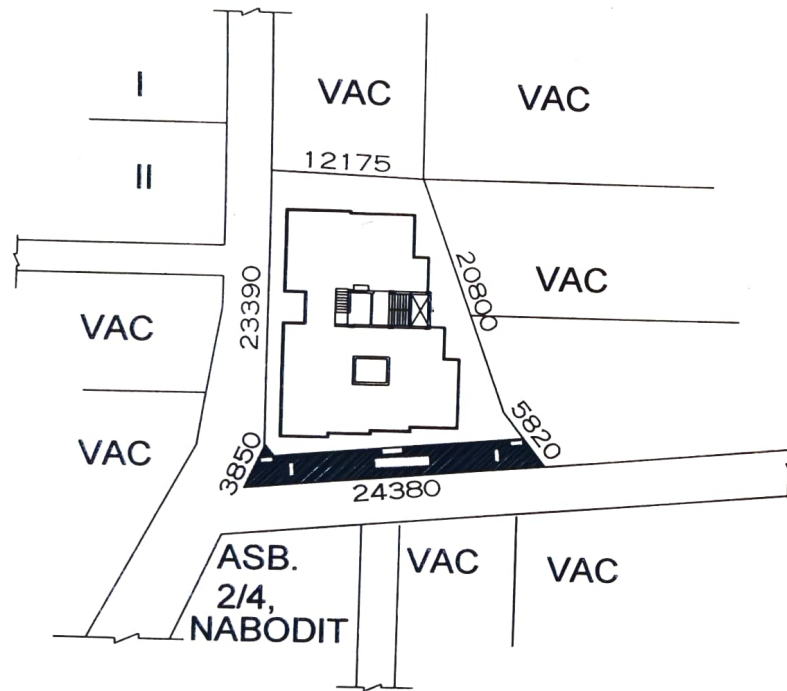

LAND SITE PLAN AND LOCATION MAP OF THE PLOT AT PREMISES NO.- 757, NAYABAD, WARD NO.- 109, BOROUGH NO.- XII, UNDER R.S. DAG NO. - 153, R.S. KHATIAN NO.- 89, MOUZA - NAYABAD, J.L. NO.- 25, P.S.- PANCHASAYAR (FORMERLY P.S. - PURBA JADAVPUR).

LATITUDE OF THE PLOT: 22°29'14"

LONGITUDE OF THE PLOT: 88°24'49"

**SITE PLAN**  
**SCALE-1:600**

NAYABAD MINI  
BUS STAND

NABODIT  
5TH LANE  
**KEY PLAN**  
**SCALE-1:4000**

*Hiranmoy Sarkar*  
**HIRANMOY SARKAR**  
L.B.S.(K.M.C.) CL.-1 No.-1016  
92, Purbachal Road  
Haltu, Kolkata-700078