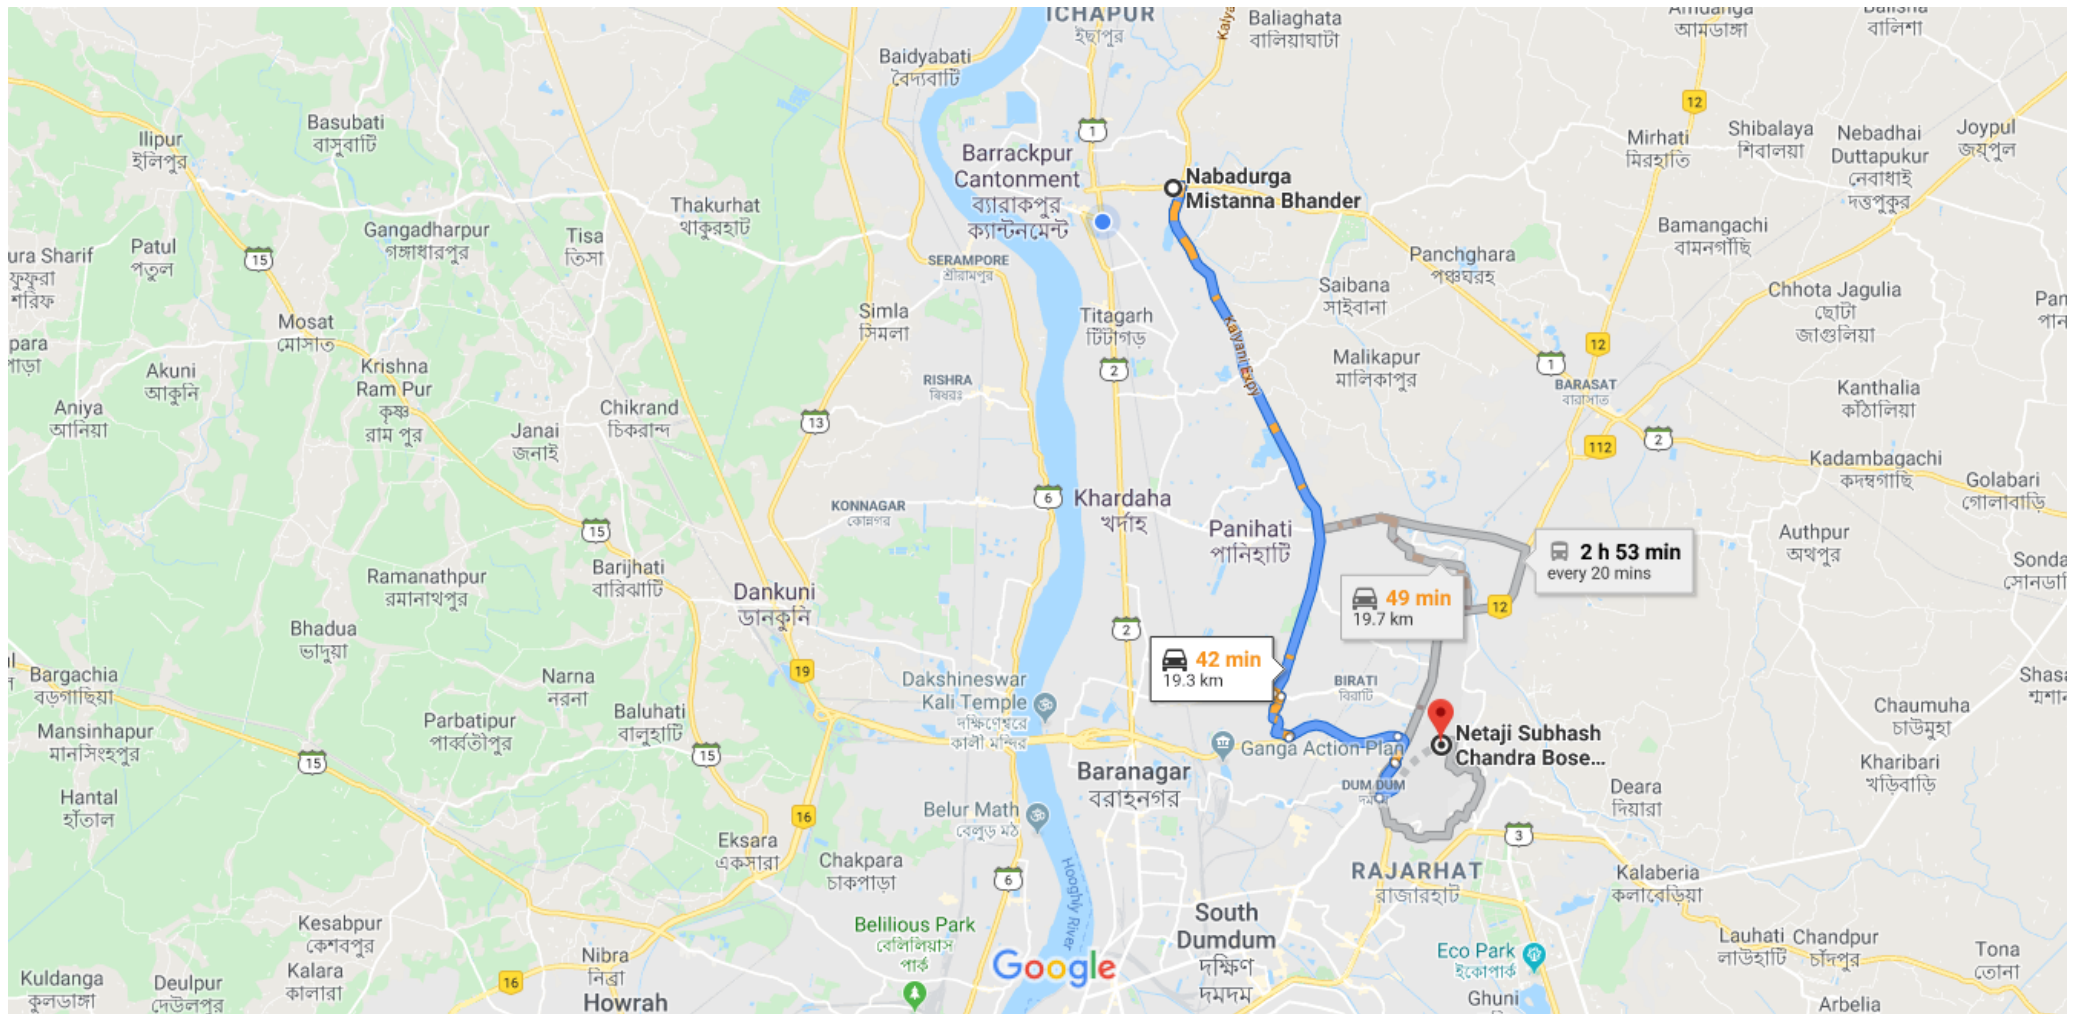

Nabadurga Mistanna Bhander to dumdum airport

Drive 19.3 km, 42 min

Map data ©2019 2 km

 via Kalyani Expy **42 min**
Fastest route, despite the usual traffic 19.3 km